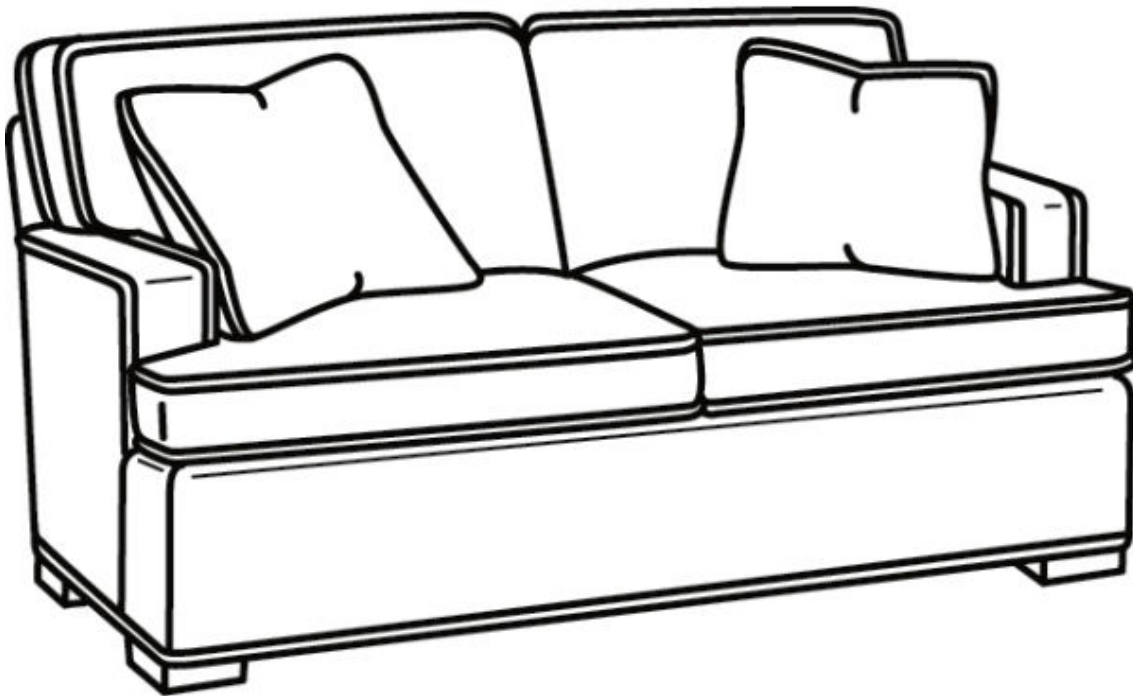

# CR LAINÉ<sup>®</sup>

STYLE • COMFORT • COLOR

**CD86 Series / CD8604T**

Outside: 60"W x 38"D x 38"H

Inside: 47"W x 22"D

Seat: 21.5"H

Arm: 25.5"H

Back Rail Height: 30.5"H