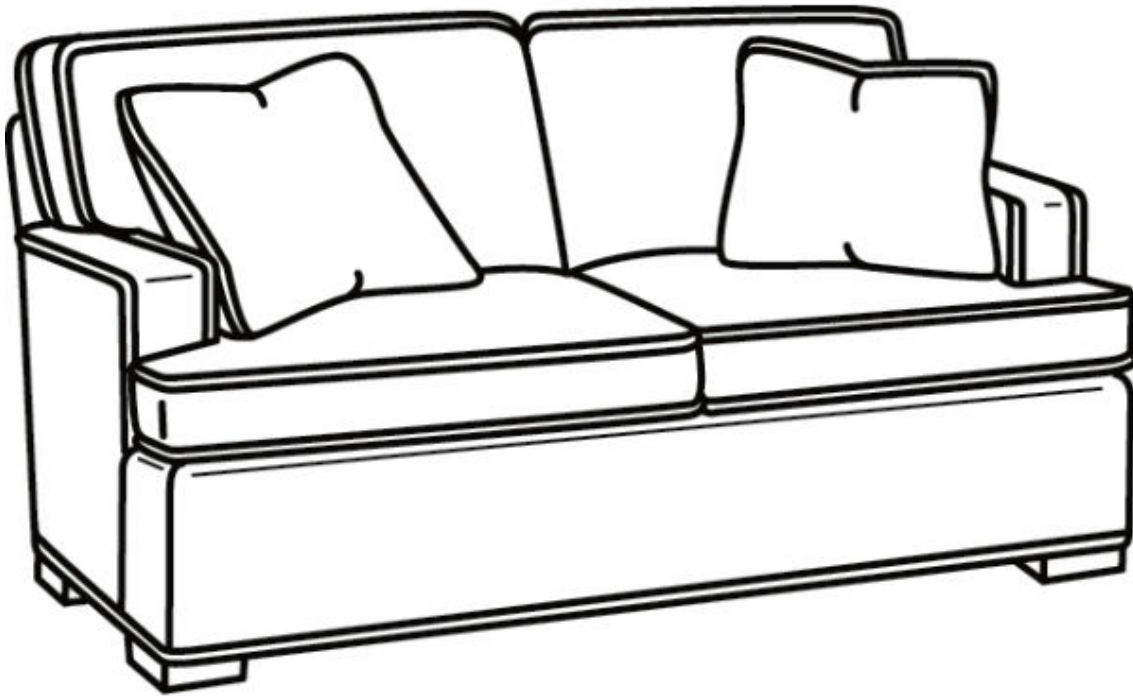

# CR LAINÉ<sup>®</sup>

STYLE • COMFORT • COLOR

**CD8600 Series / CD8604T**

Outside: 60"W x 38"D x 38"H

Inside: 47"W x 22"D

Seat: 21.5"H

Arm: 25.5"H

Back Rail Height: 30.5"H