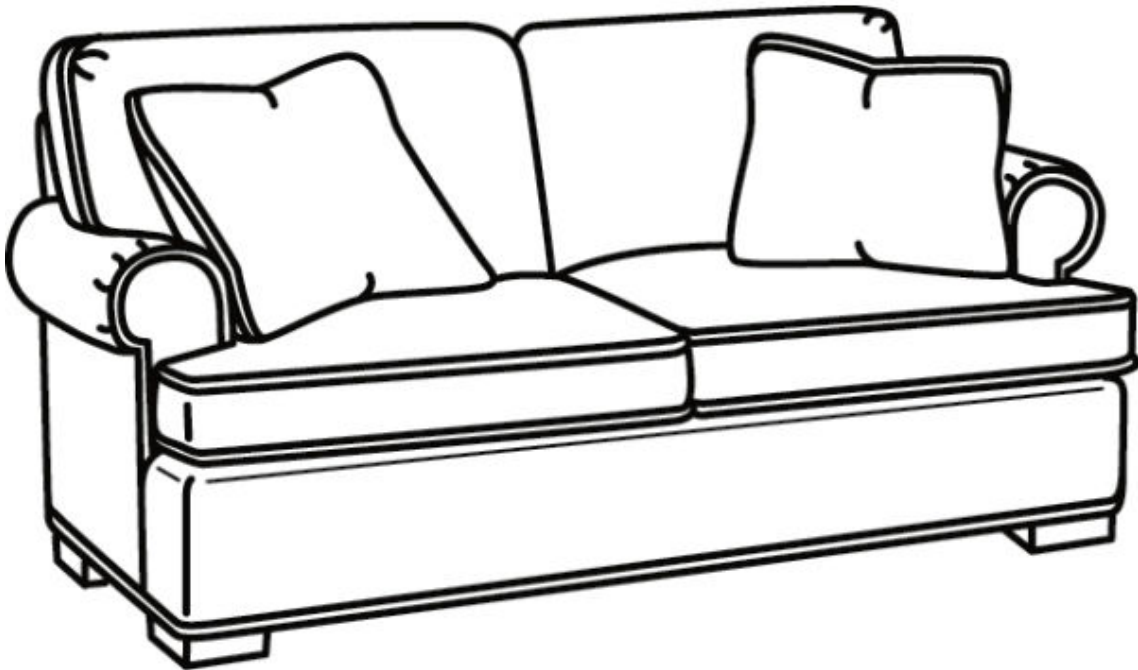

CR LAINÉ[®]

STYLE • COMFORT • COLOR

CD8600 Series / CD8604S

Outside: 65"W x 38"D x 38"H

Inside: 47"W x 22"D

Seat: 21.5"H

Arm: 25.5"H

Back Rail Height: 30.5"H