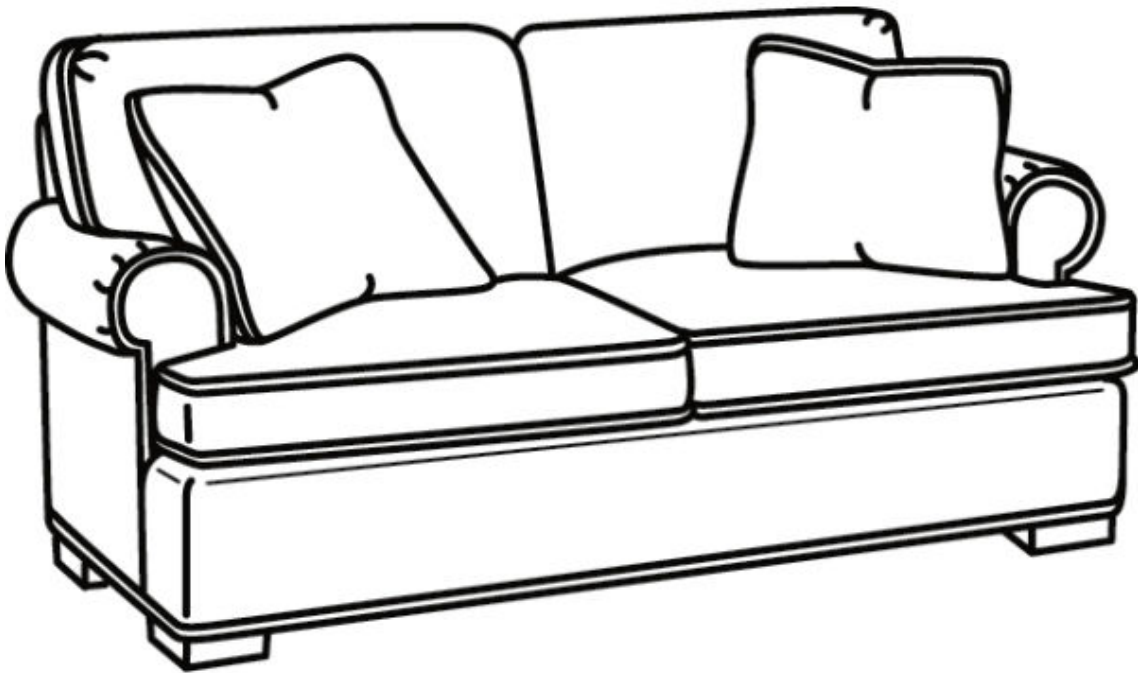

CR LAINÉ[®]

STYLE • COMFORT • COLOR

CD86 Series / CD8604S

Outside: 65"W x 38"D x 38"H

Inside: 47"W x 22"D

Seat: 21.5"H

Arm: 25.5"H

Back Rail Height: 30.5"H