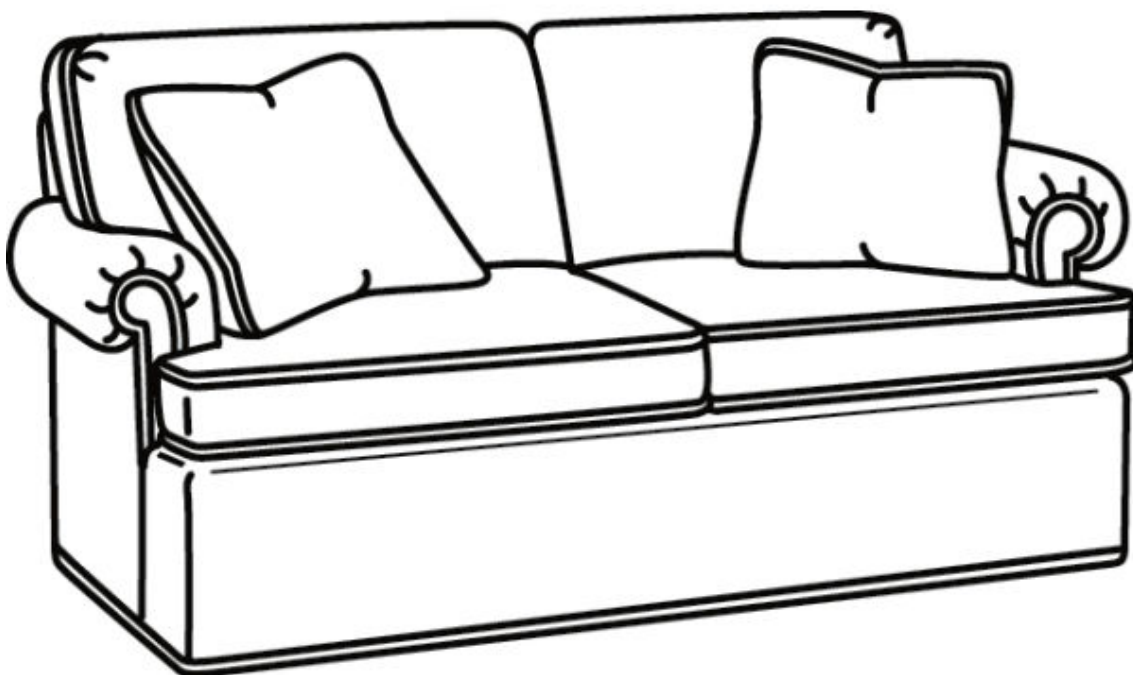

CR LAINÉ[®]

STYLE • COMFORT • COLOR

CD8600 Series / CD8604R
Outside: 65"W x 38"D x 38"H
Inside: 47"W x 22"D
Seat: 21.5"H
Arm: 25.5"H
Back Rail Height: 30.5"H