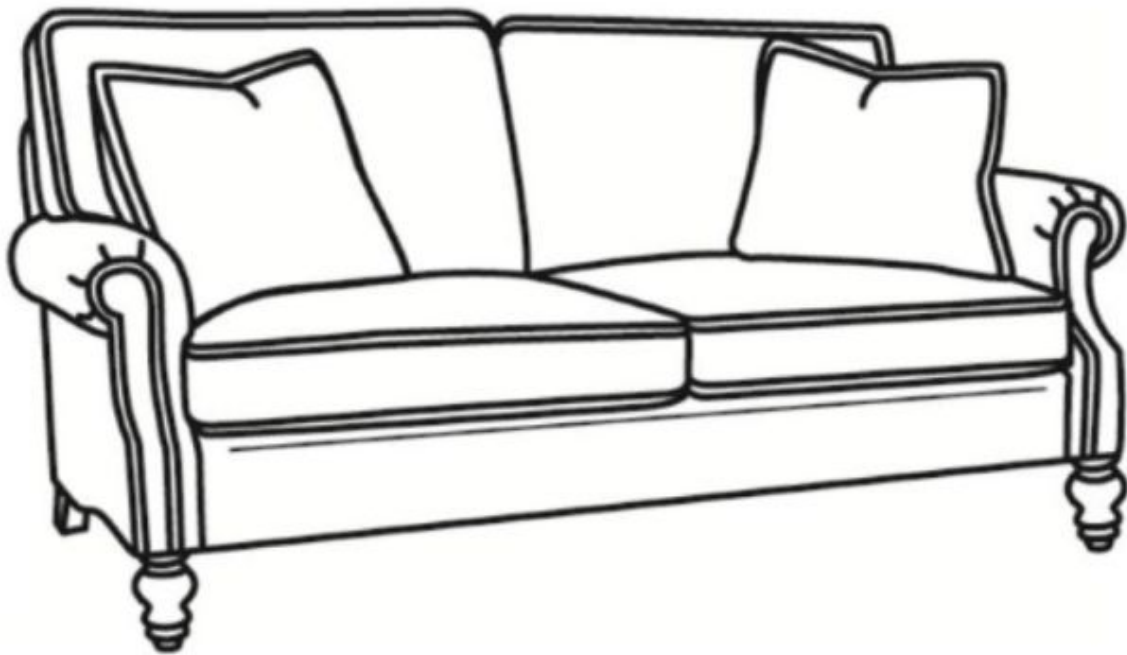

CR LAINÉ[®]

STYLE • COMFORT • COLOR

Peyton / L6994

Outside: 60"W x 38"D x 40"H

Inside: 46"W x 22"D

Seat: 21"H

Arm: 25"H

Back Rail Height: 33.5"H