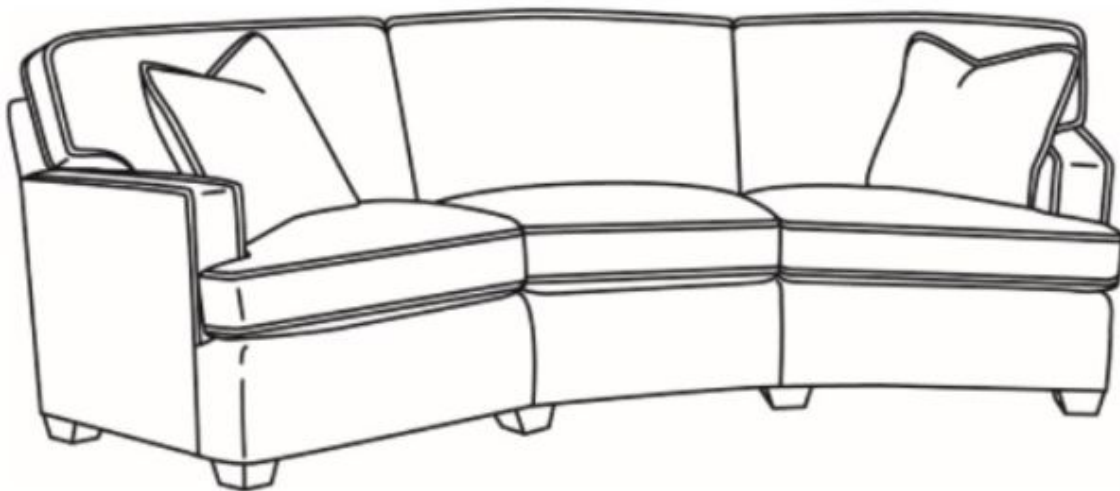

CR LAINÉ[®]

STYLE • COMFORT • COLOR

CD8600 Series / CD8603T

Outside: 115"W x 51"D x 38"H

Seat: 21.5"H

Arm: 25.5"H

Back Rail Height: 30.5"H