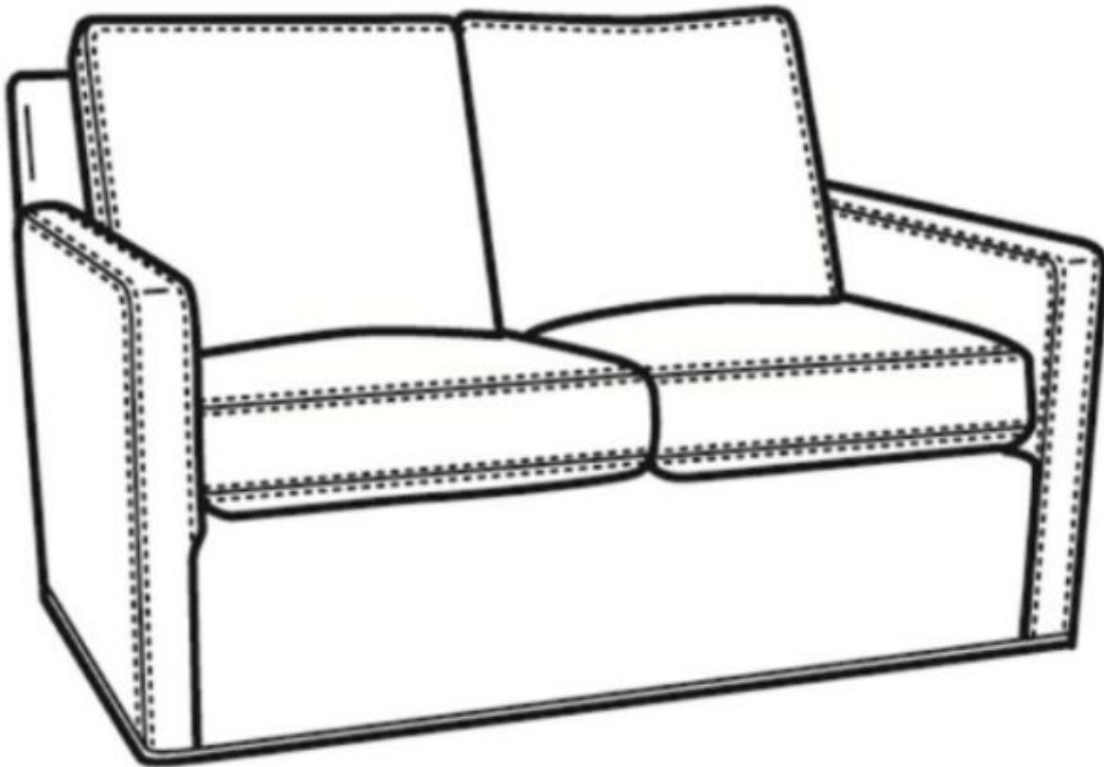

CR LAINÉ[®]

STYLE • COMFORT • COLOR

Oliver / L5744

Outside: 52"W x 35"D x 34"H

Inside: 45"W x 21"D

Seat: 19"H

Arm: 24"H

Back Rail Height: 31"H