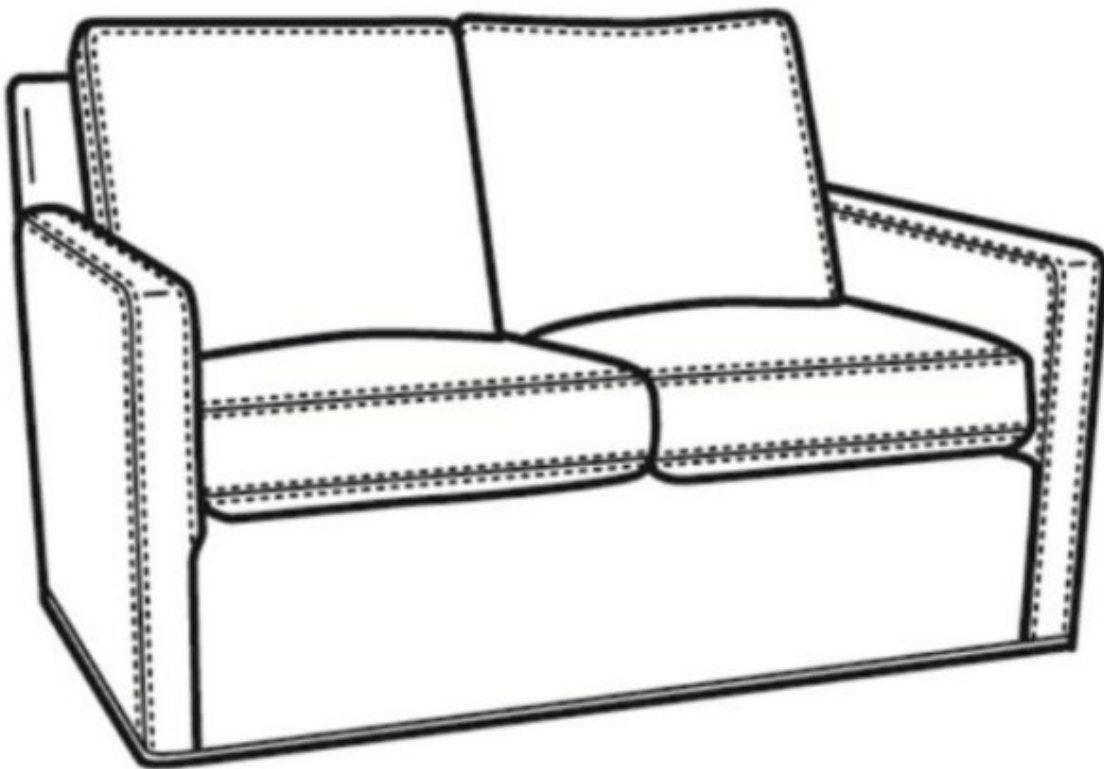

CR LAINÉ[®]

STYLE • COMFORT • COLOR

Oliver / L5744

Outside: 52"W x 35"D x 34"H

Inside: 45"W x 21"D

Seat: 19"H

Arm: 24"H

Back Rail Height: 31"H