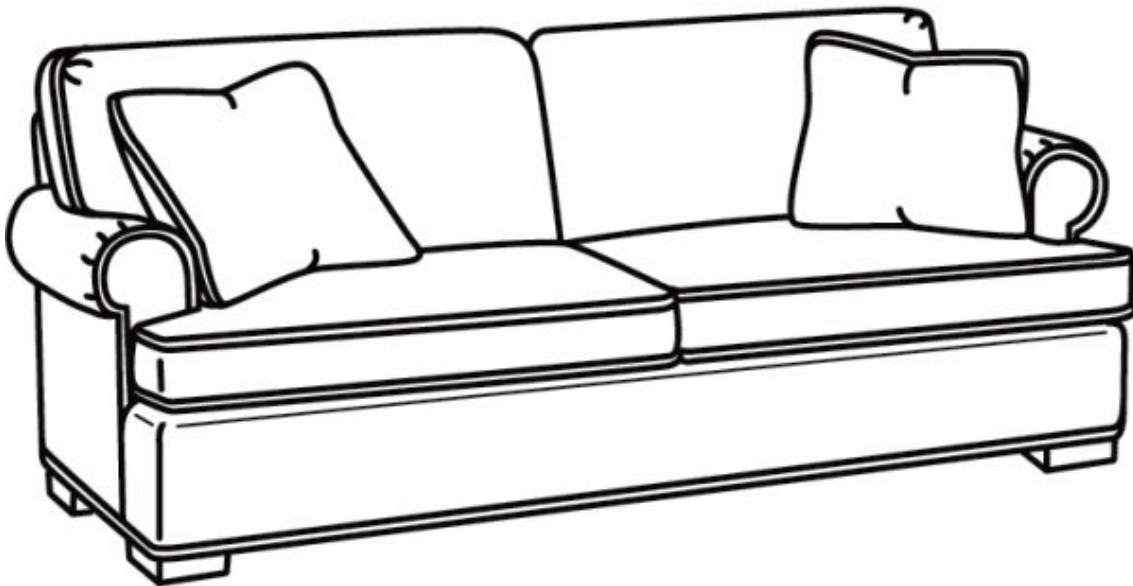

CR LAINÉ[®]

STYLE • COMFORT • COLOR

CD86 Series / CD8602S

Outside: 78"W x 38"D x 38"H

Inside: 60"W x 22"D

Seat: 21.5"H

Arm: 25.5"H

Back Rail Height: 30.5"H