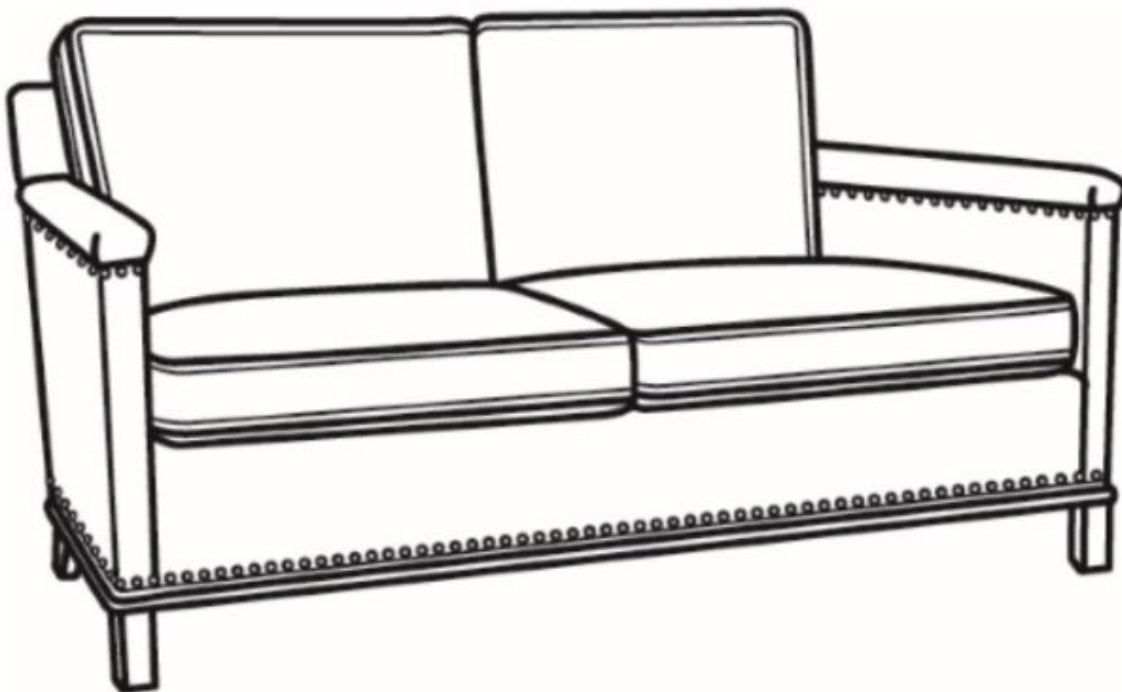

# CR LAINÉ<sup>®</sup>

STYLE • COMFORT • COLOR

**Gotham / L5534**

Outside: 53"W x 35"D x 34"H

Inside: 47"W x 21"D

Seat: 19"H

Arm: 25"H

Back Rail Height: 31"H