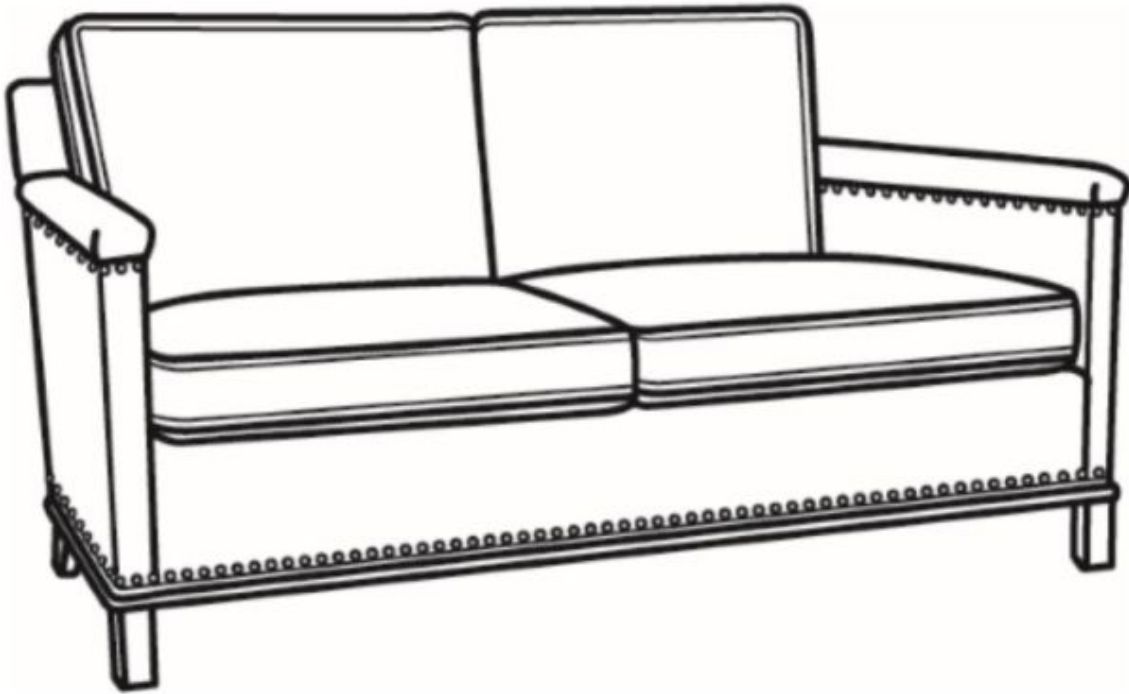

CR LAINÉ[®]

STYLE • COMFORT • COLOR

Gotham / L5534

Outside: 53"W x 35"D x 34"H

Inside: 47"W x 21"D

Seat: 19"H

Arm: 25"H

Back Rail Height: 31"H