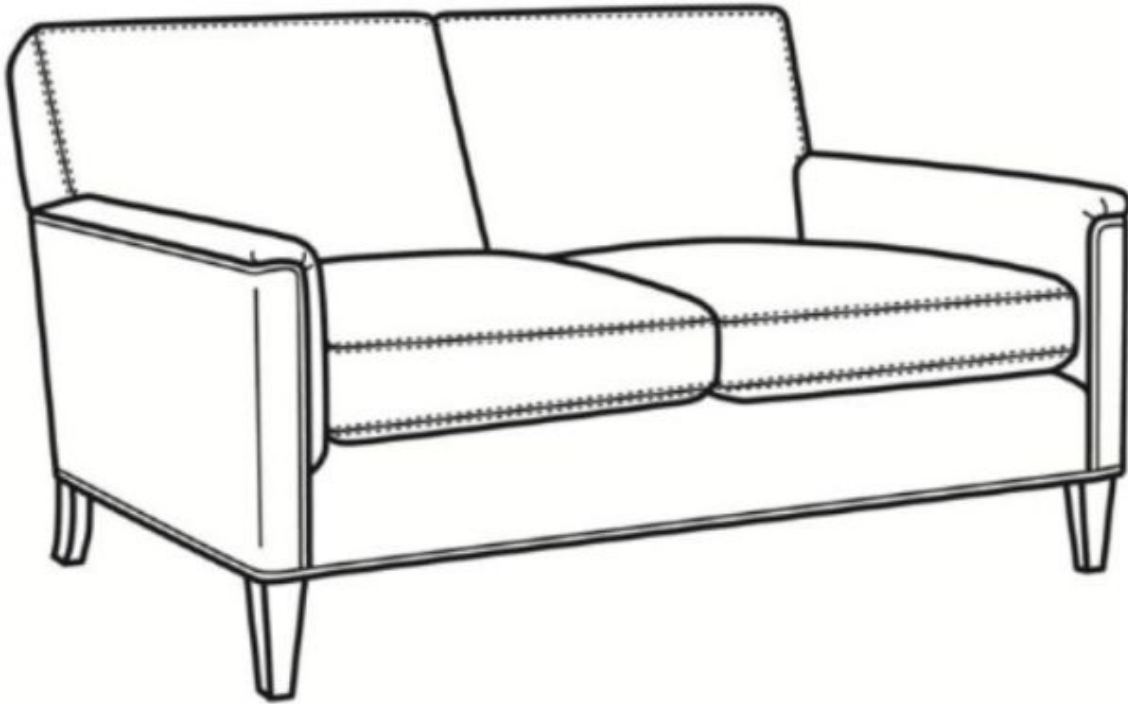

CR LAINÉ[®]

STYLE • COMFORT • COLOR

Digby / L5134

Outside: 58.5"W x 37"D x 34"H

Inside: 49"W x 21.5"D

Seat: 21"H

Arm: 25"H