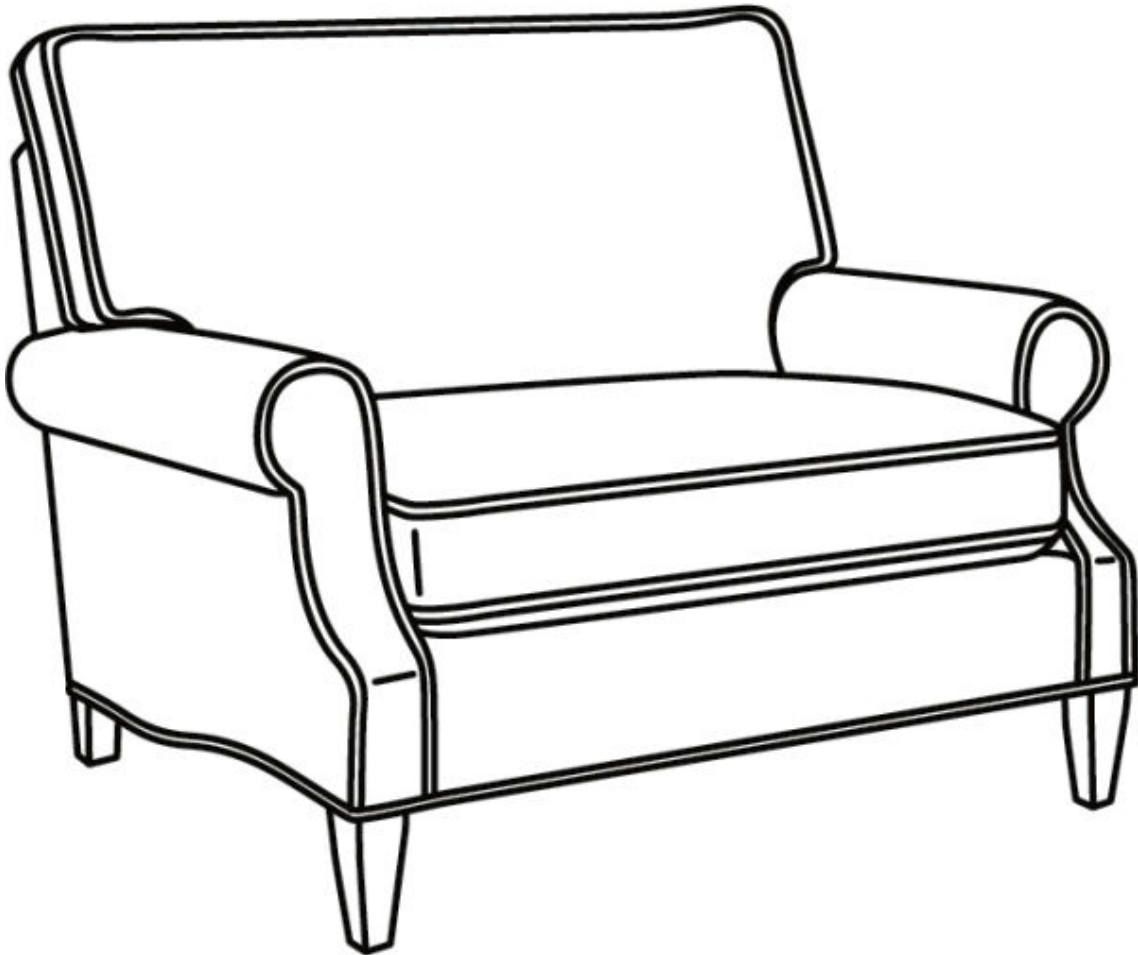

CR LAINÉ[®]

STYLE • COMFORT • COLOR

Heatherfield / L4996

Outside: 50"W x 38"D x 40"H

Inside: 37"W x 22"D

Seat: 21"H

Arm: 25"H

Back Rail Height: 33.5"H