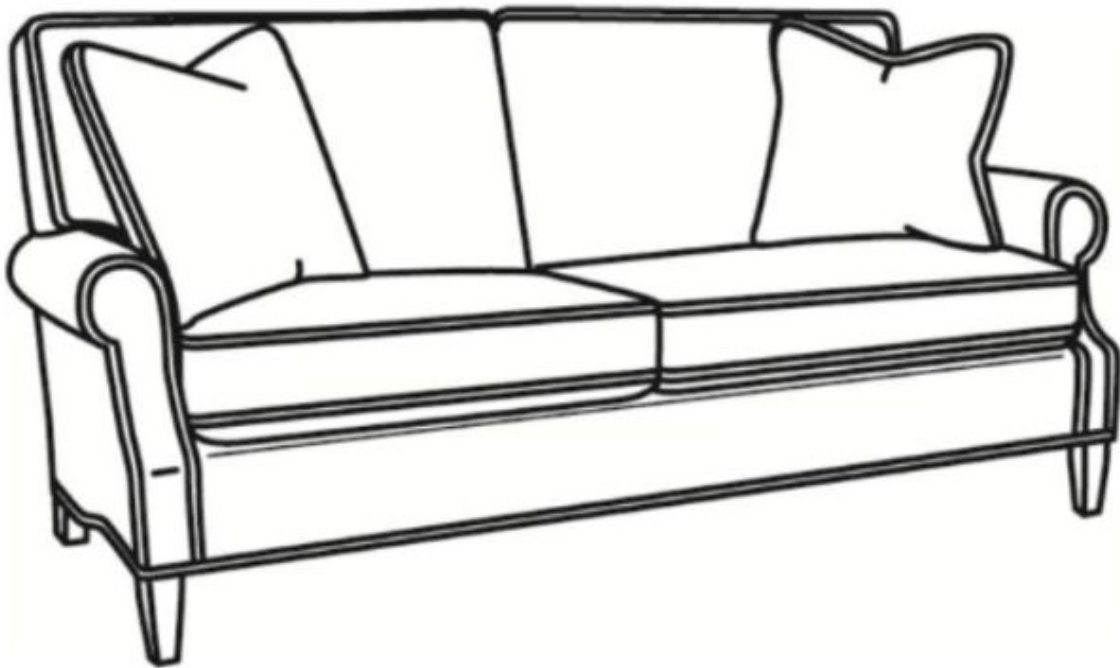

CR LAINÉ[®]

STYLE • COMFORT • COLOR

Heatherfield / L4994

Outside: 60"W x 38"D x 40"H

Inside: 46"W x 22"D

Seat: 21"H

Arm: 25"H

Back Rail Height: 33.5"H