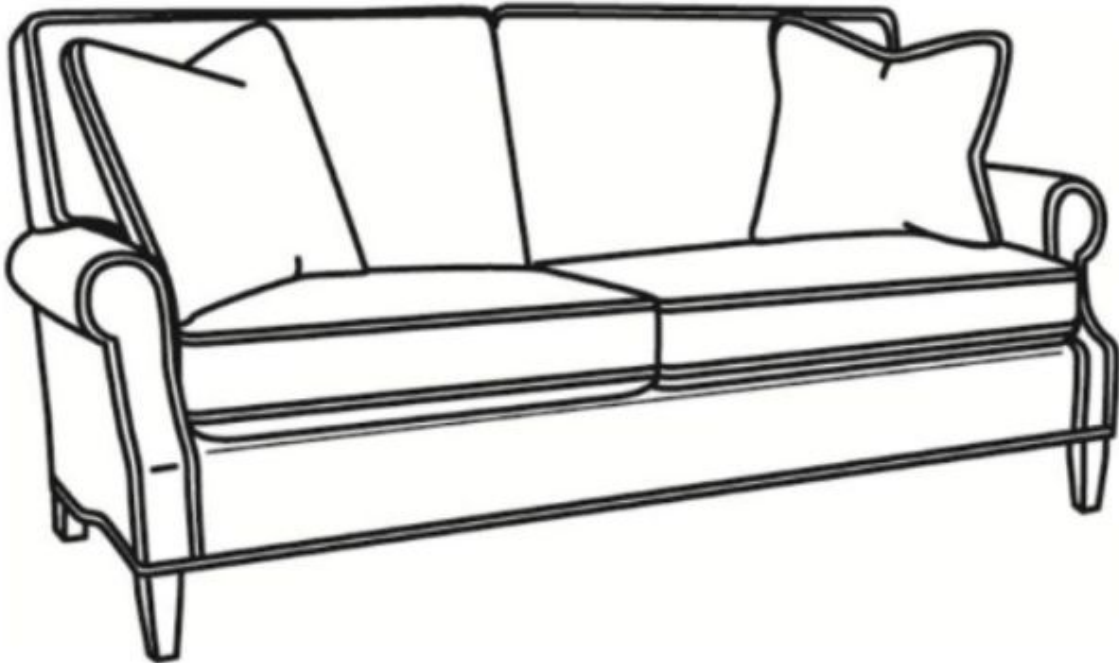

CR LAINÉ[®]

STYLE • COMFORT • COLOR

Heatherfield / L4994

Outside: 60"W x 38"D x 40"H

Inside: 46"W x 22"D

Seat: 21"H

Arm: 25"H

Back Rail Height: 33.5"H