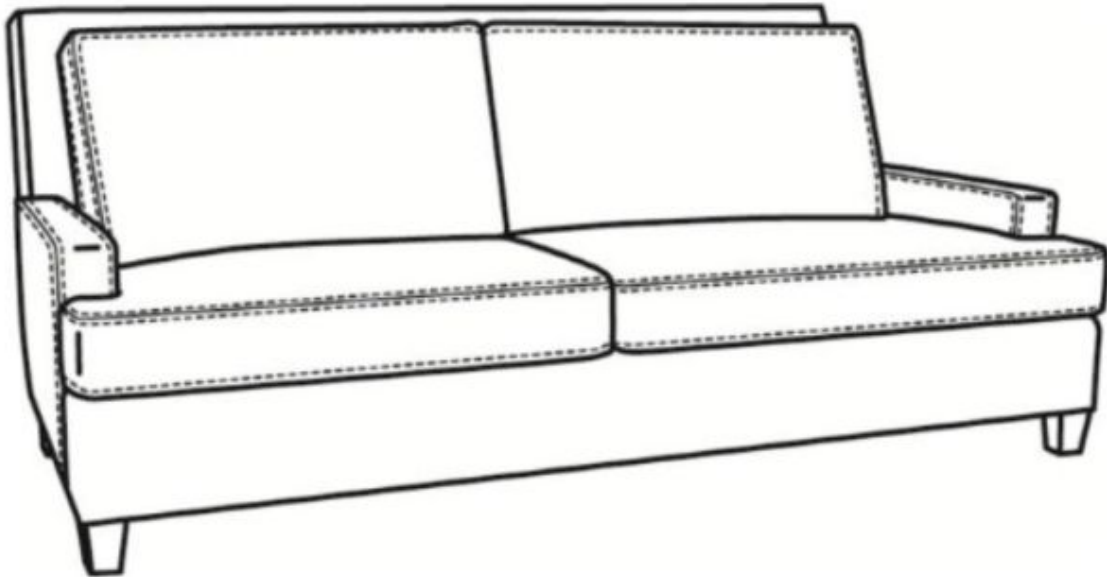

CR LAINÉ[®]

STYLE • COMFORT • COLOR

Breakers / L4444

Outside: 61"W x 40"D x 38"H

Inside: 51"W x 22"D

Seat: 20"H

Arm: 22"H