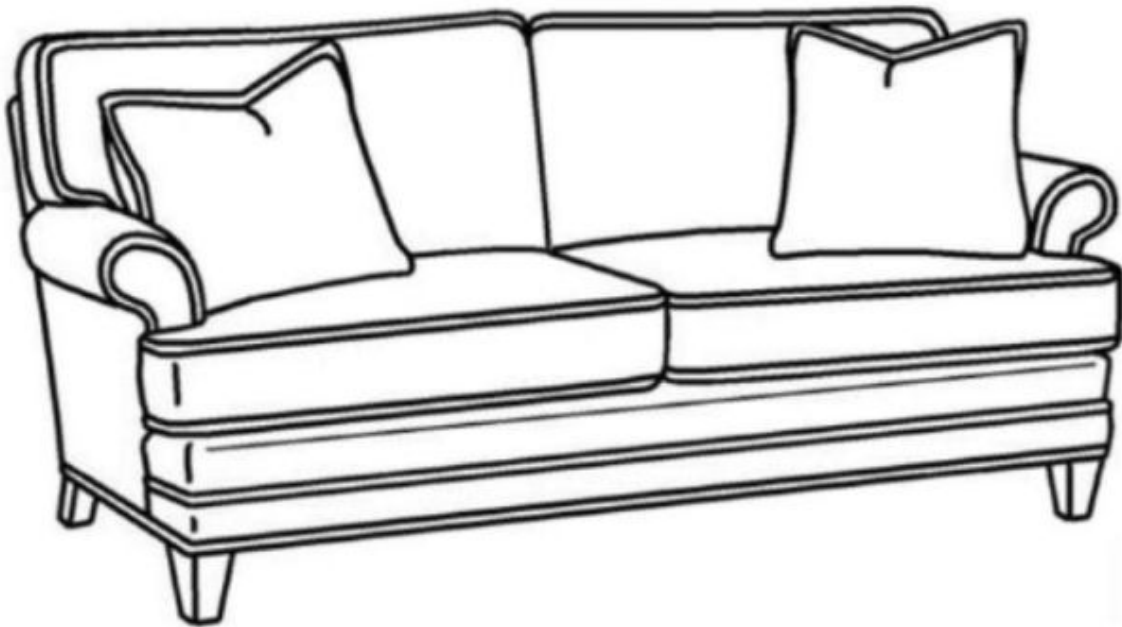

CR LAINÉ[®]

STYLE • COMFORT • COLOR

Klein / L4404

Outside: 63"W x 38"D x 36"H

Inside: 49"W x 21.5"D

Seat: 20"H

Arm: 24"H

Back Rail Height: 30.5"H