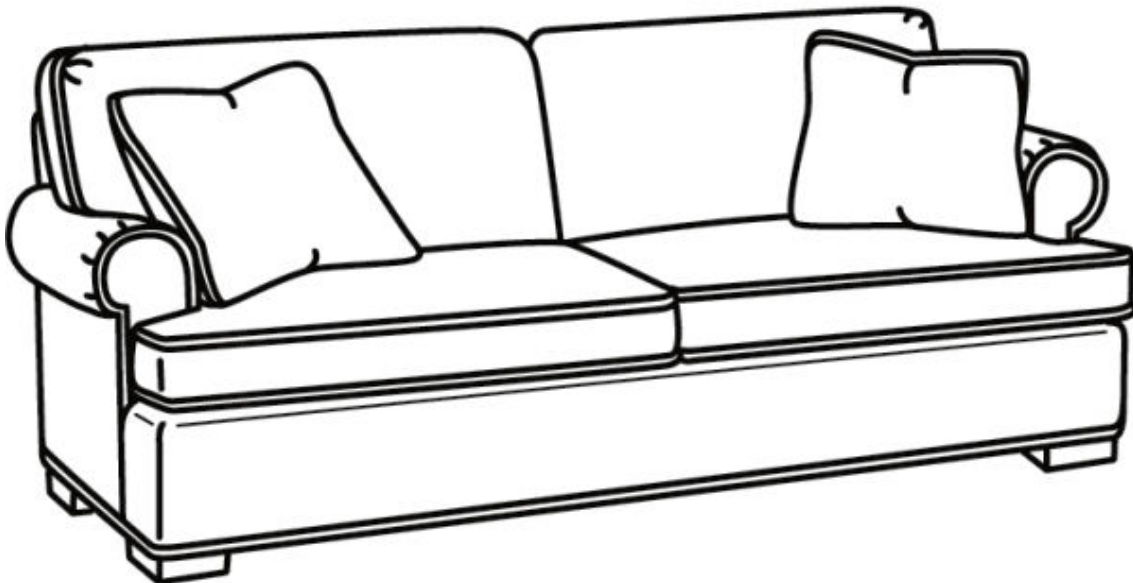

CR LAINÉ[®]

STYLE • COMFORT • COLOR

CD8600 Series / CD8600S-2

Outside: 88"W x 38"D x 38"H

Inside: 70"W x 22"D

Seat: 21.5"H

Arm: 25.5"H

Back Rail Height: 30.5"H