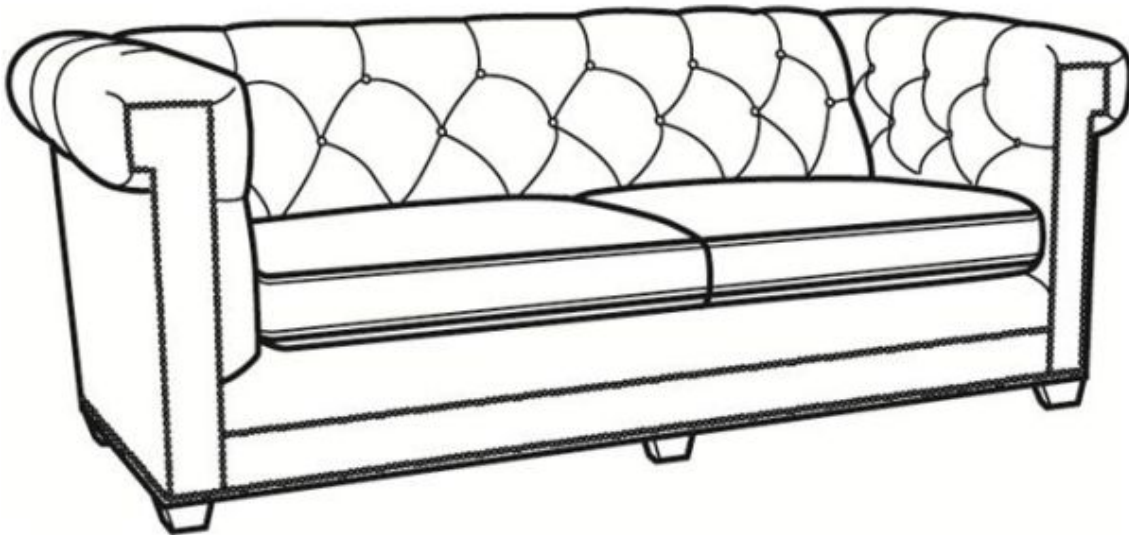

CR LAINÉ[®]

STYLE • COMFORT • COLOR

Claybourne / L3111

Outside: 98"W x 42"D x 35"H

Inside: 75.5"W x 21.5"D

Seat: 21"H

Arm: 34"H