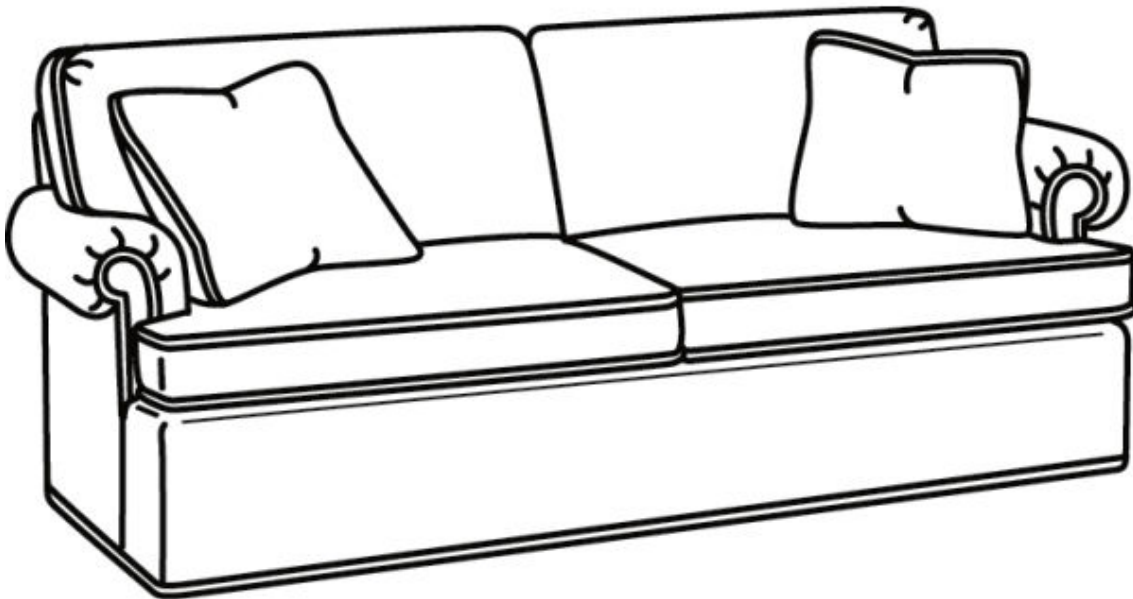

CR LAINÉ[®]

STYLE • COMFORT • COLOR

CD8600 Series / CD8600R-2S

Outside: 87"W x 38"D x 38"H

Inside: 69"W x 22"D

Seat: 21.5"H

Arm: 25.5"H

Back Rail Height: 30.5"H