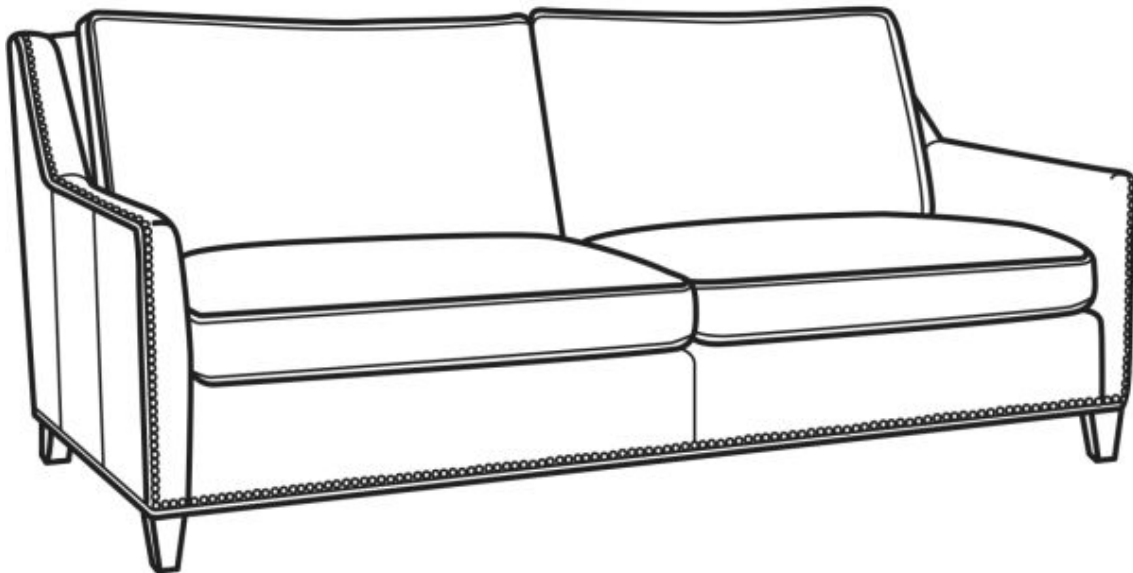

CR LAINÉ[®]

STYLE • COMFORT • COLOR

Jeremy / L2460

Outside: 84.5"W x 41"D x 36"H

Inside: 77"W x 22"D

Seat: 19"H

Arm: 24"H

Back Rail Height: 34.5"H