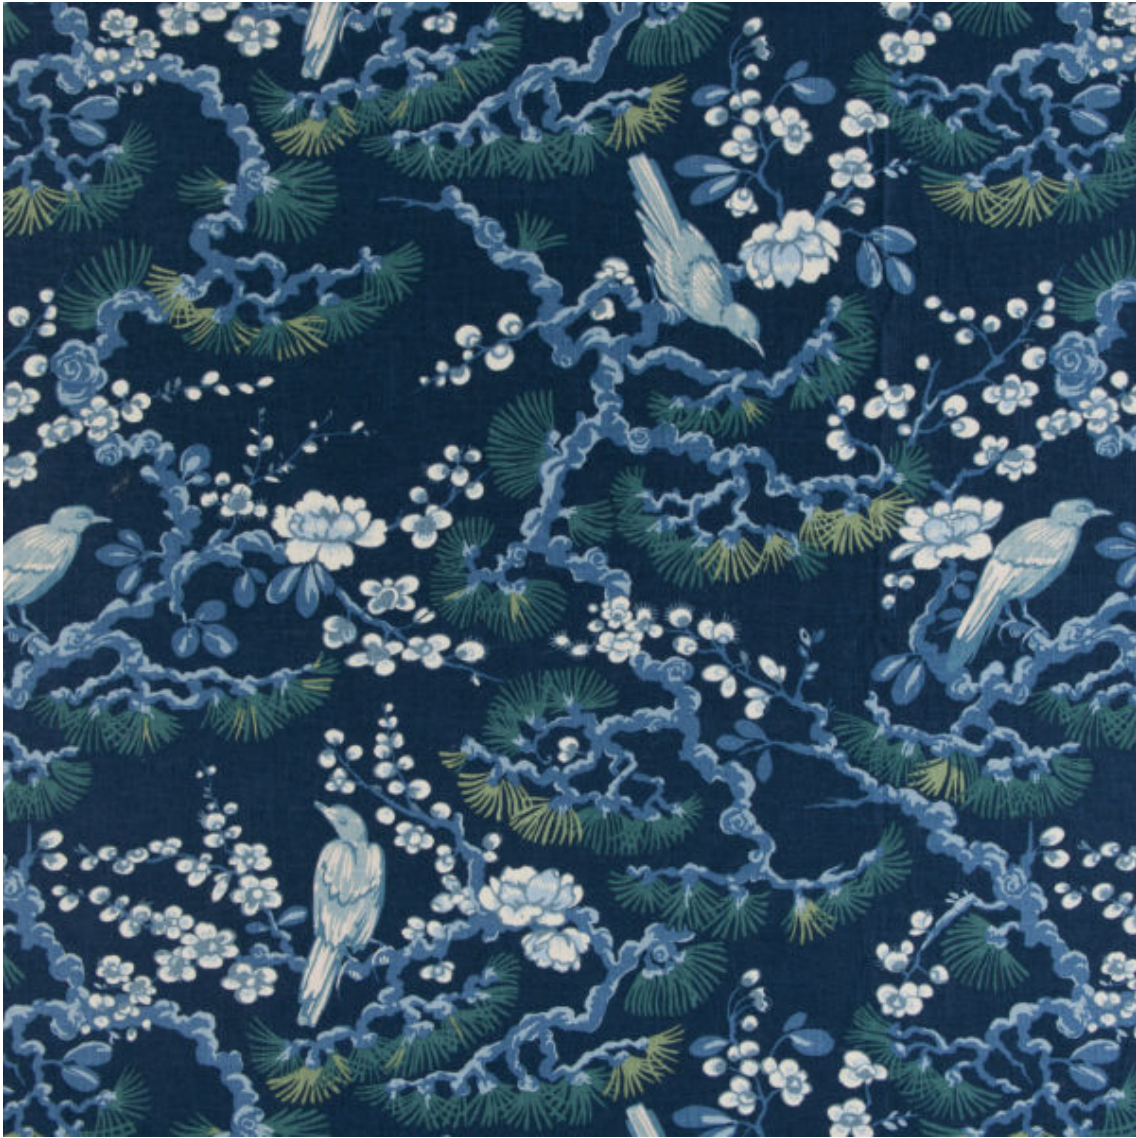

# CR LAINÉ<sup>®</sup>

STYLE • COMFORT • COLOR

**Ayaka Indigo**

Fabric Contents: 55.0% LINEN , 45.0% RAYON

Railroaded: No

Cleaning Code: S

Swatch #: 13150

Fabric Grade: 29