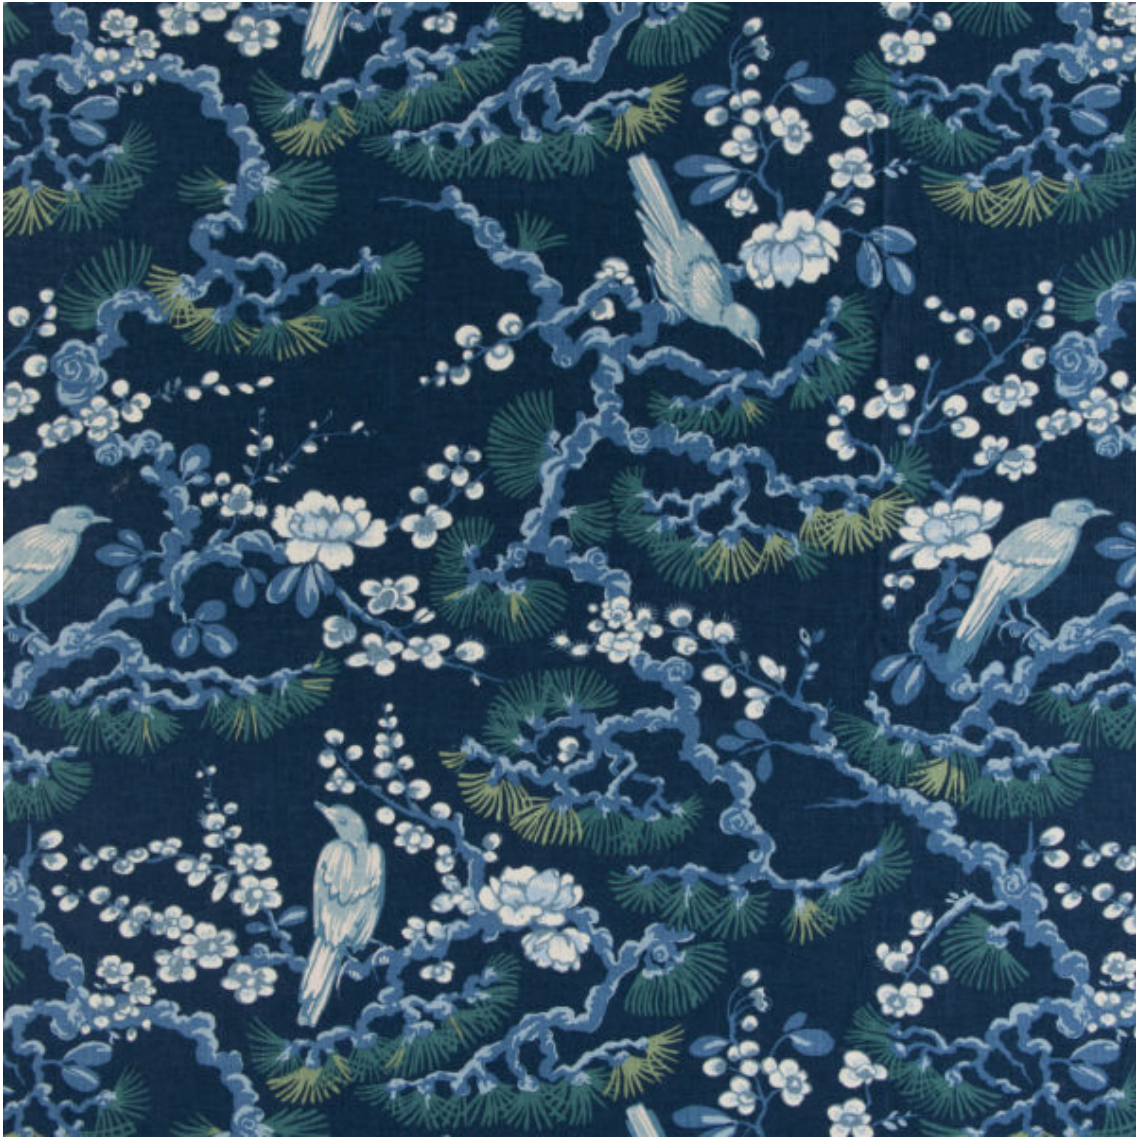

# CR LAINÉ<sup>®</sup>

STYLE • COMFORT • COLOR

**Ayaka Indigo**

Fabric Contents: 55.0% LINEN , 45.0% RAYON

Railroaded: No

Cleaning Code: S

Swatch #: 13150

Fabric Grade: 23