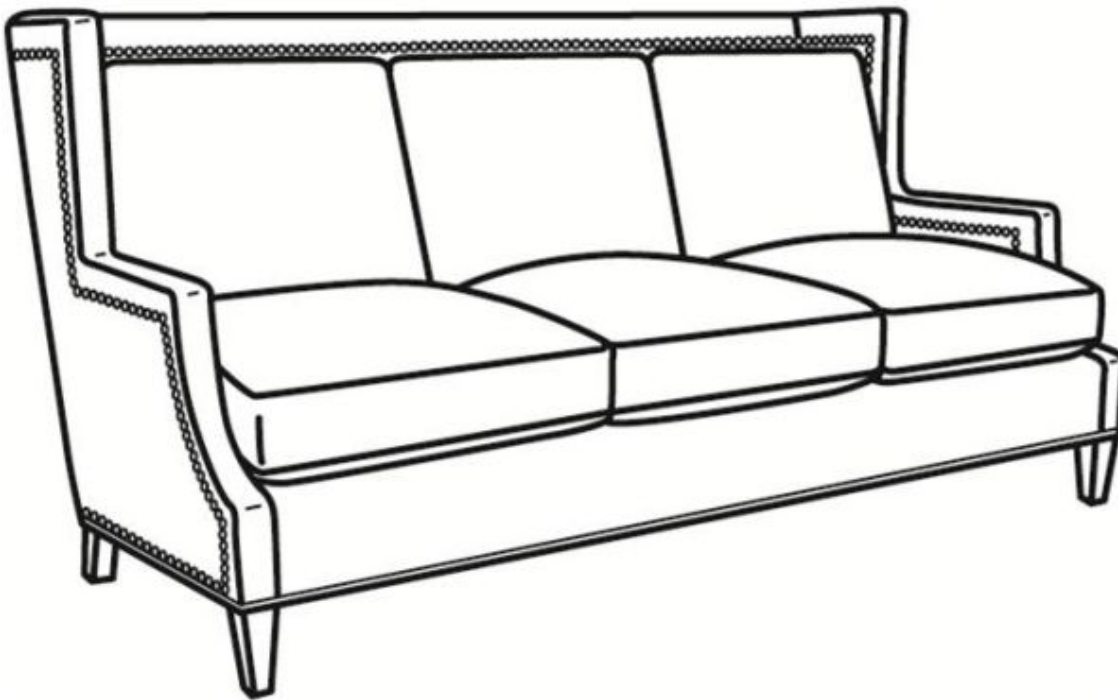

CR LAINÉ[®]

STYLE • COMFORT • COLOR

Garrison / L2291

Outside: 94"W x 40.5"D x 41"H

Inside: 89"W x 22.5"D

Seat: 20"H

Arm: 24.5"H