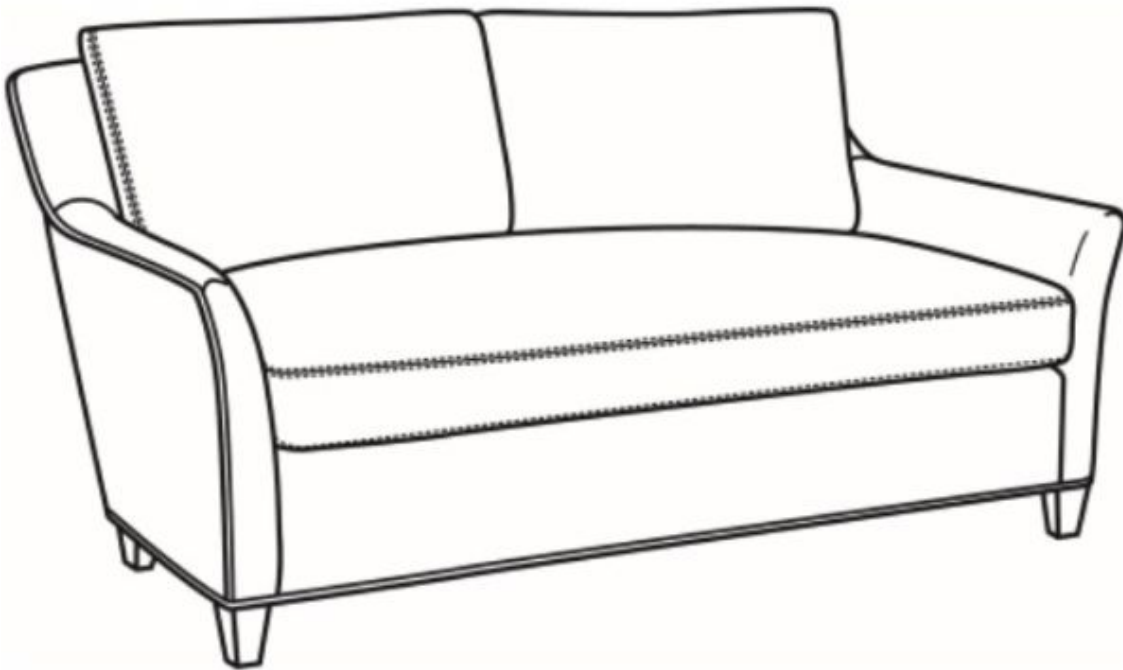

CR LAINÉ[®]

STYLE • COMFORT • COLOR

Studio / L1444-04

Outside: 68"W x 40"D x 34"H

Inside: 60"W x 22"D

Seat: 19.5"H

Arm: 23"H

Back Rail Height: 32"H