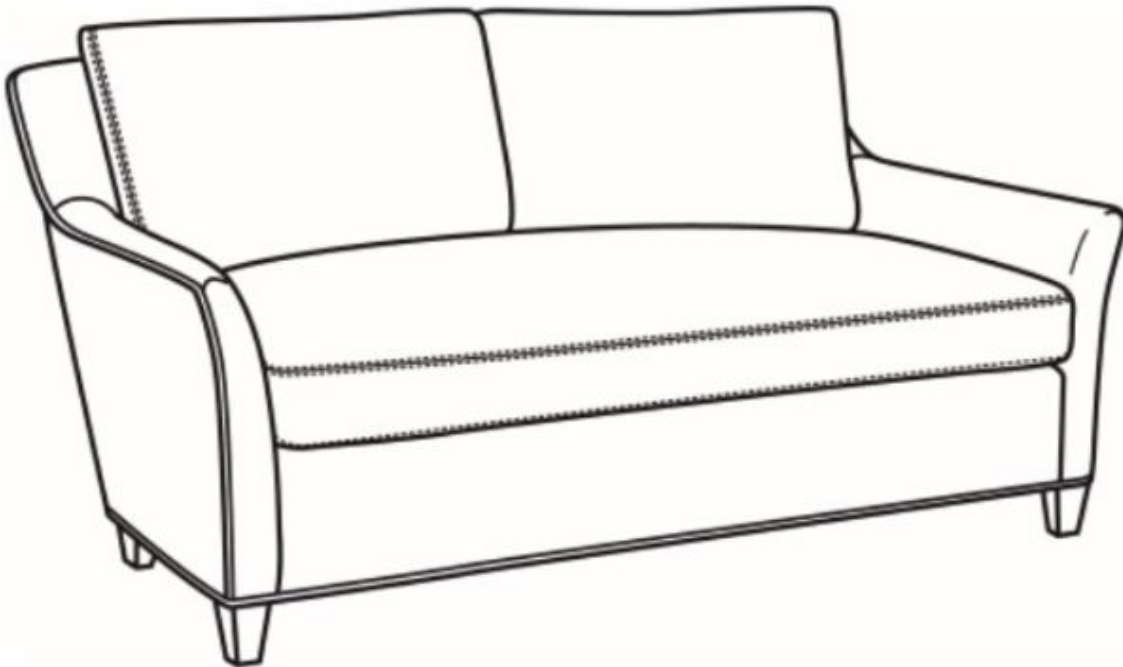

CR LAINÉ[®]

STYLE • COMFORT • COLOR

Studio / L1444-04

Outside: 68"W x 40"D x 34"H

Inside: 60"W x 22"D

Seat: 19.5"H

Arm: 23"H

Back Rail Height: 32"H