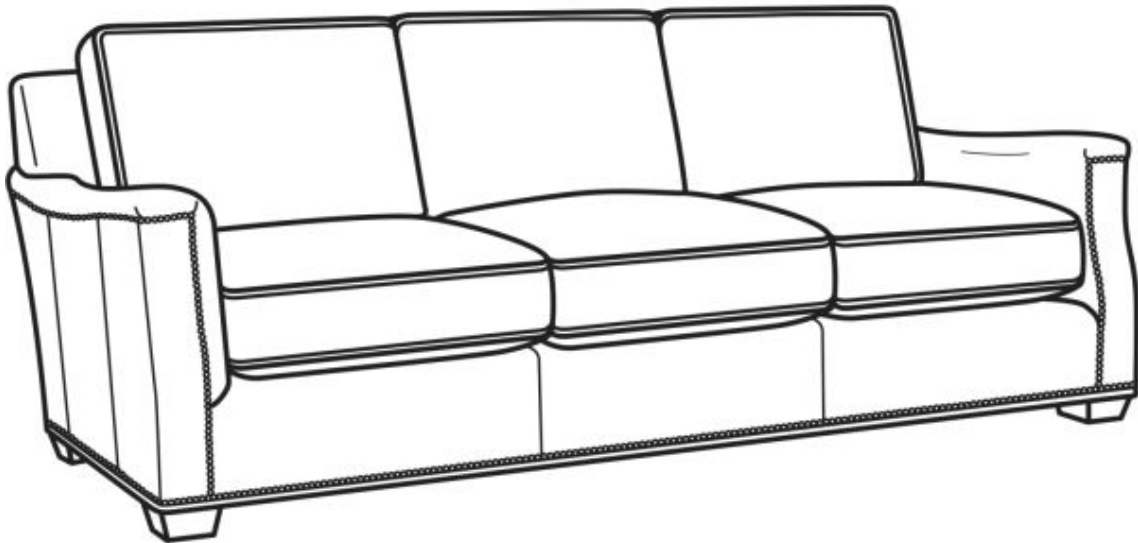

CR LAINÉ[®]

STYLE • COMFORT • COLOR

Brandon / L1190-01

Outside: 96"W x 43.5"D x 36"H

Inside: 83.5"W x 24"D

Seat: 21"H

Arm: 26.5"H

Back Rail Height: 34.5"H