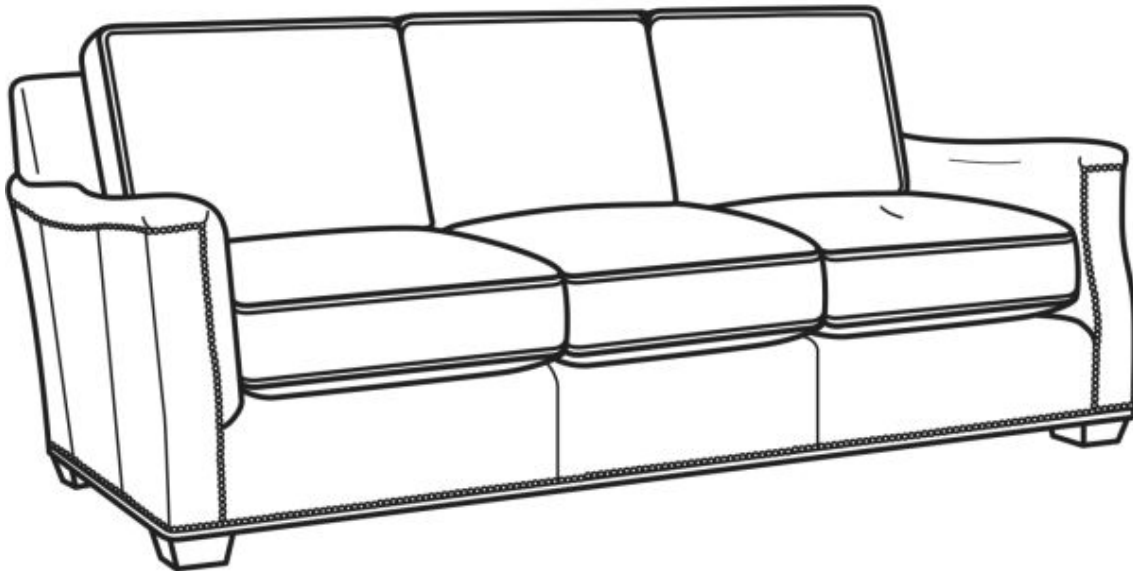

CR LAINÉ[®]

STYLE • COMFORT • COLOR

Brandon / L1190-00

Outside: 84"W x 43.5"D x 36"H

Inside: 71.5"W x 24"D

Seat: 21"H

Arm: 26.5"H

Back Rail Height: 34.5"H