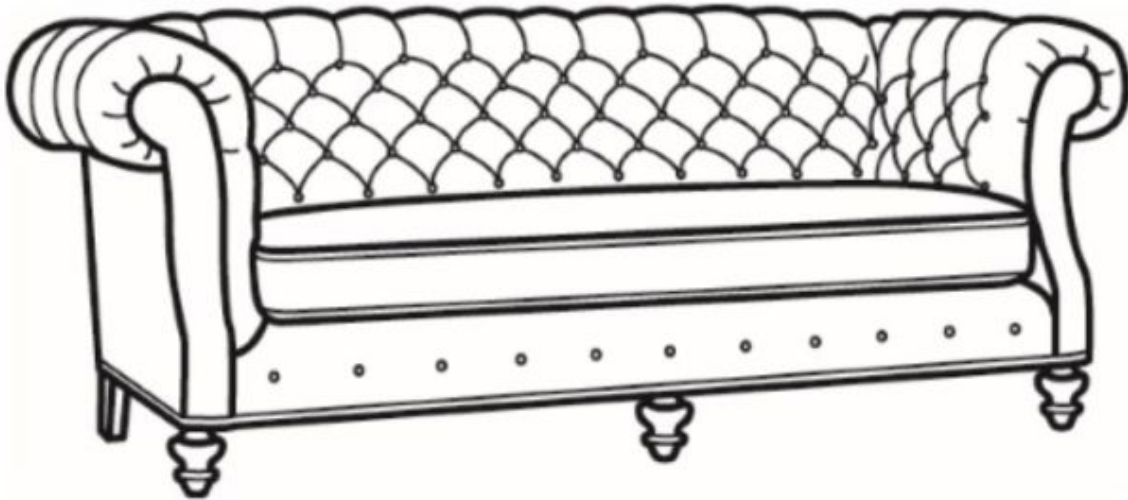

CR LAINÉ[®]

STYLE • COMFORT • COLOR

Chichester / L1122

Outside: 79"W x 40"D x 34.5"H

Inside: 54.5"W x 22"D

Seat: 20.5"H

Arm: 34.5"H

Back Rail Height: 34.5"H