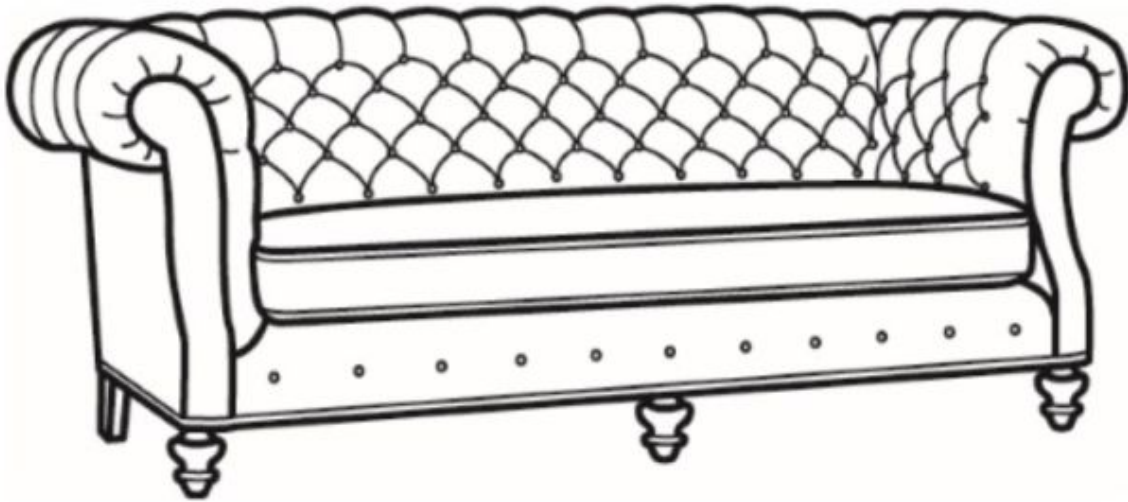

CR LAINÉ[®]

STYLE • COMFORT • COLOR

Chichester / L1122

Outside: 79"W x 40"D x 34.5"H

Inside: 54.5"W x 22"D

Seat: 20.5"H

Arm: 34.5"H

Back Rail Height: 34.5"H