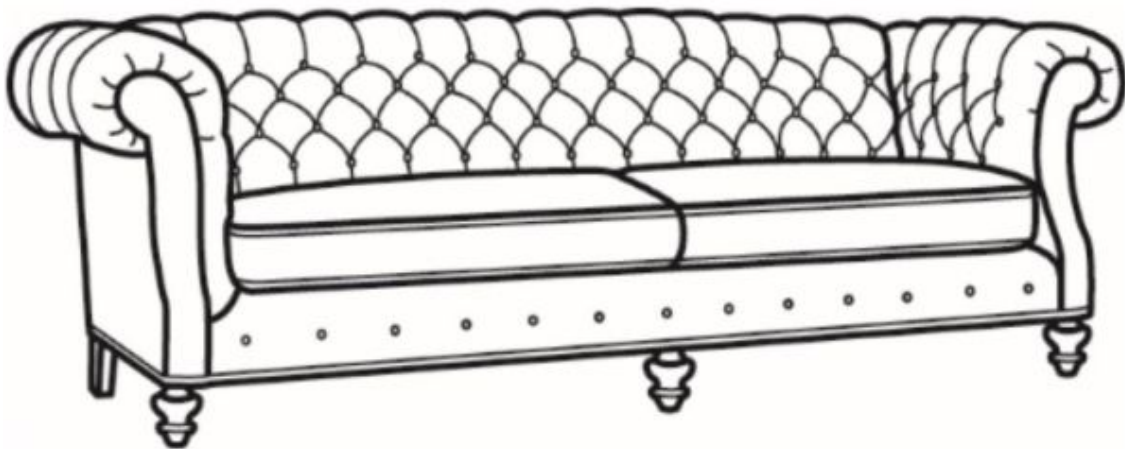

# CR LAINÉ<sup>®</sup>

STYLE • COMFORT • COLOR

**Chichester / L1121**

Outside: 101.5"W x 40"D x 34.5"H

Inside: 77"W x 22"D

Seat: 20.5"H

Arm: 34.5"H

Back Rail Height: 34.5"H