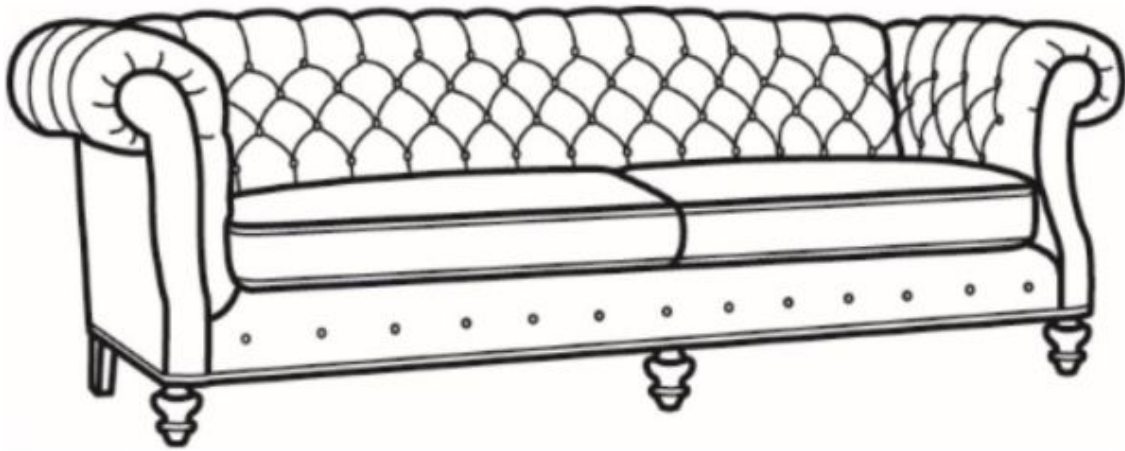

CR LAINÉ[®]

STYLE • COMFORT • COLOR

Chichester / L1121

Outside: 101.5"W x 40"D x 34.5"H

Inside: 77"W x 22"D

Seat: 20.5"H

Arm: 34.5"H

Back Rail Height: 34.5"H