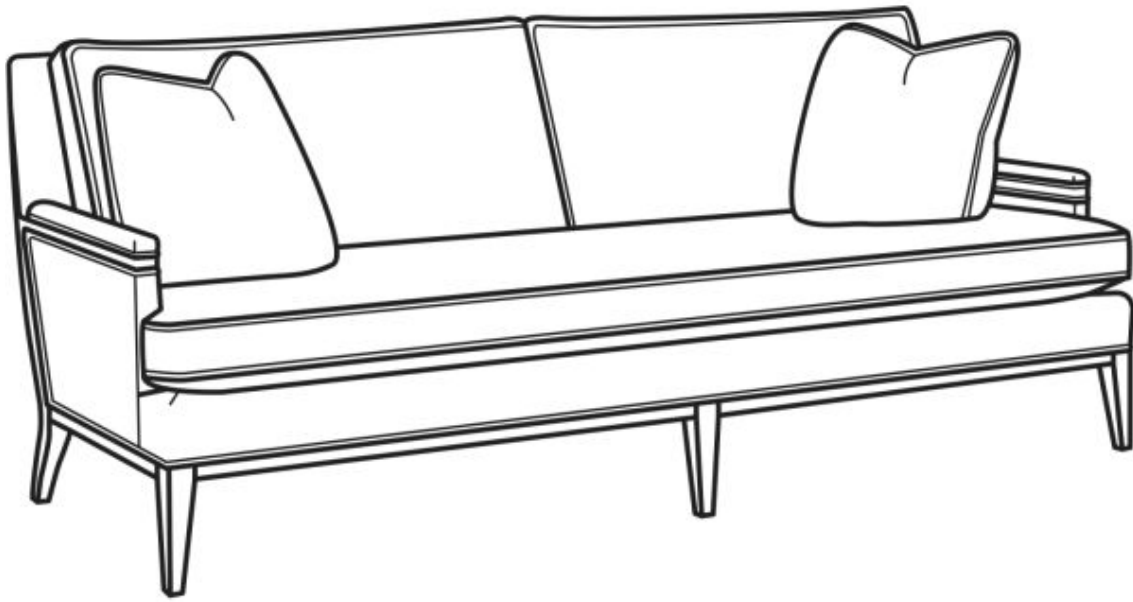

CR LAINÉ[®]

STYLE • COMFORT • COLOR

Josephine / 1250-21B

Outside: 88.5"W x 36"D x 35"H

Inside: 82.5"W x 20"D

Seat: 20"H

Arm: 24"H

Back Rail Height: 35"H