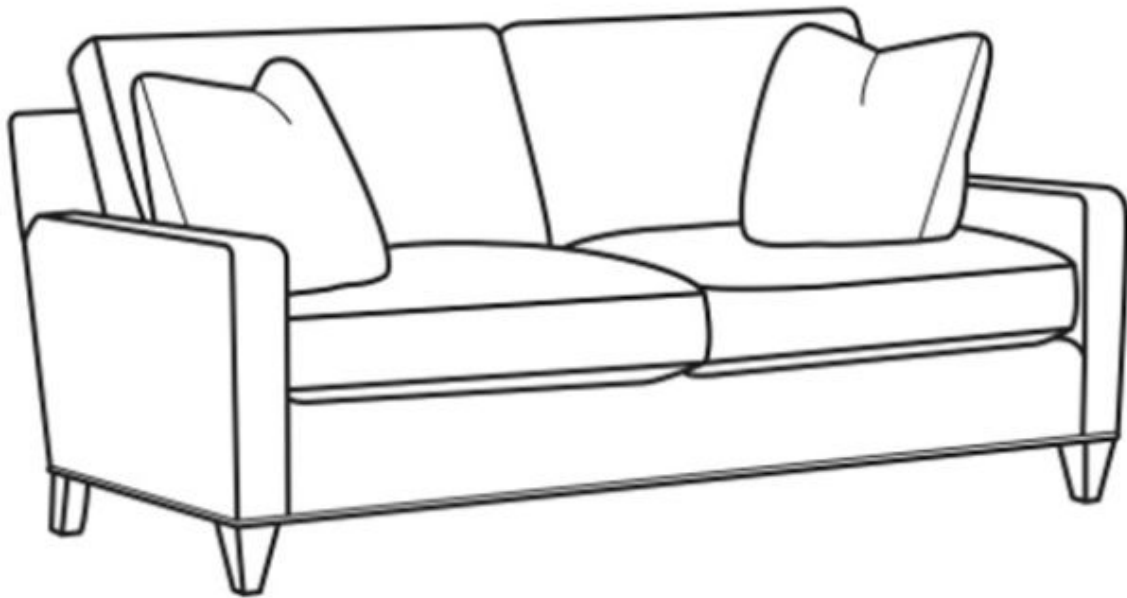

# CR LAINÉ<sup>®</sup>

STYLE • COMFORT • COLOR

**Lakeside / 6600-22**

Outside: 68"W x 35"D x 37"H

Inside: 58"W x 20.5"D

Seat: 19"H

Arm: 23"H

Back Rail Height: 30"H