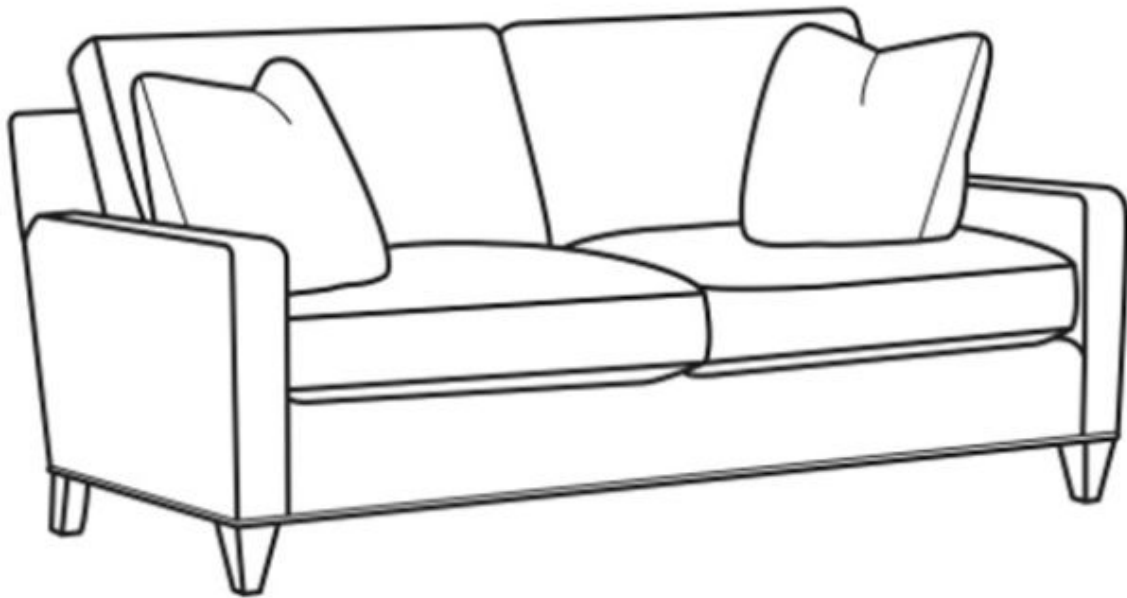

CR LAINÉ[®]

STYLE • COMFORT • COLOR

Lakeside / 6600-04

Outside: 54"W x 35"D x 37"H

Inside: 44"W x 20.5"D

Seat: 19"H

Arm: 23"H

Back Rail Height: 30"H