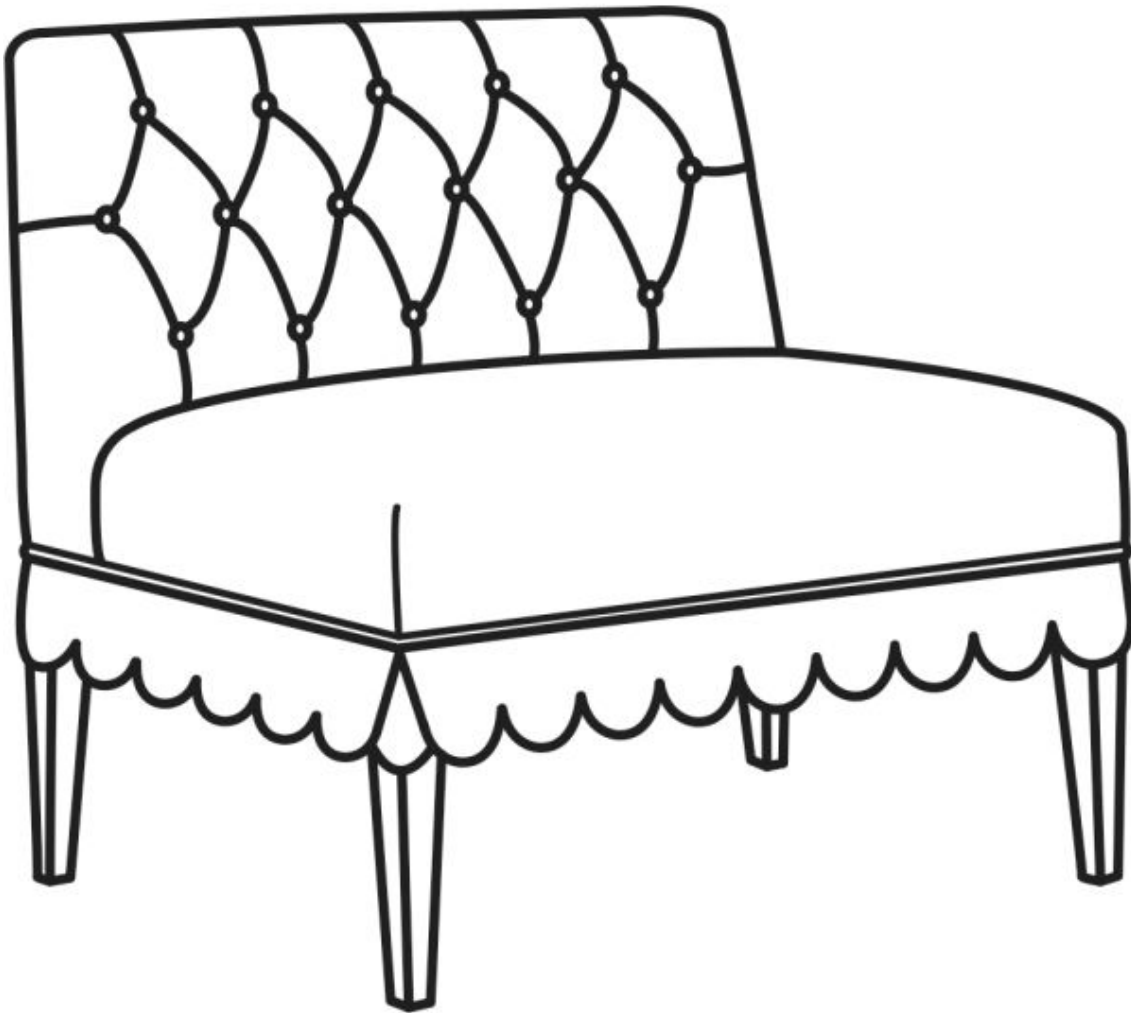

CR LAINÉ[®]

STYLE • COMFORT • COLOR

Charlotte / 4660-15
Outside: 36"W x 26"D x 33.5"H
Inside: 36"W x 19"D
Seat: 20.5"H