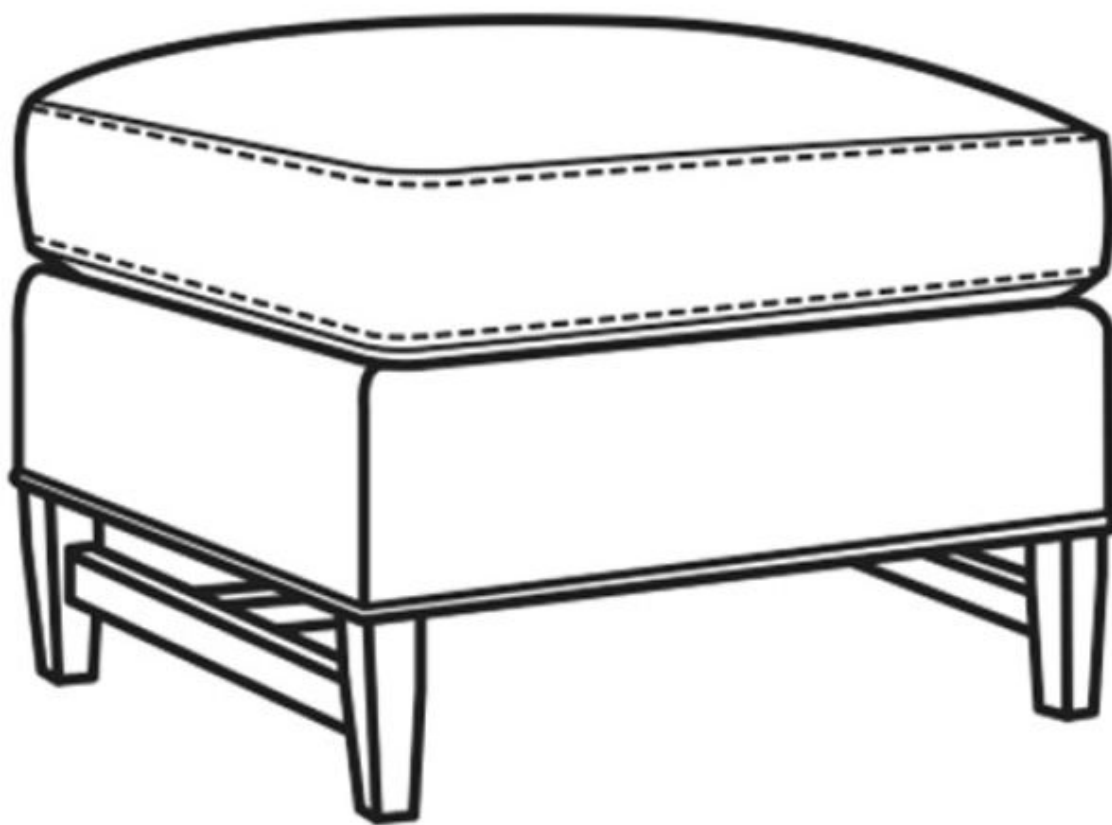

CR LAINE®

STYLE • COMFORT • COLOR

Louie / 1535-07
Outside: 26"W x 19"D x 19"H