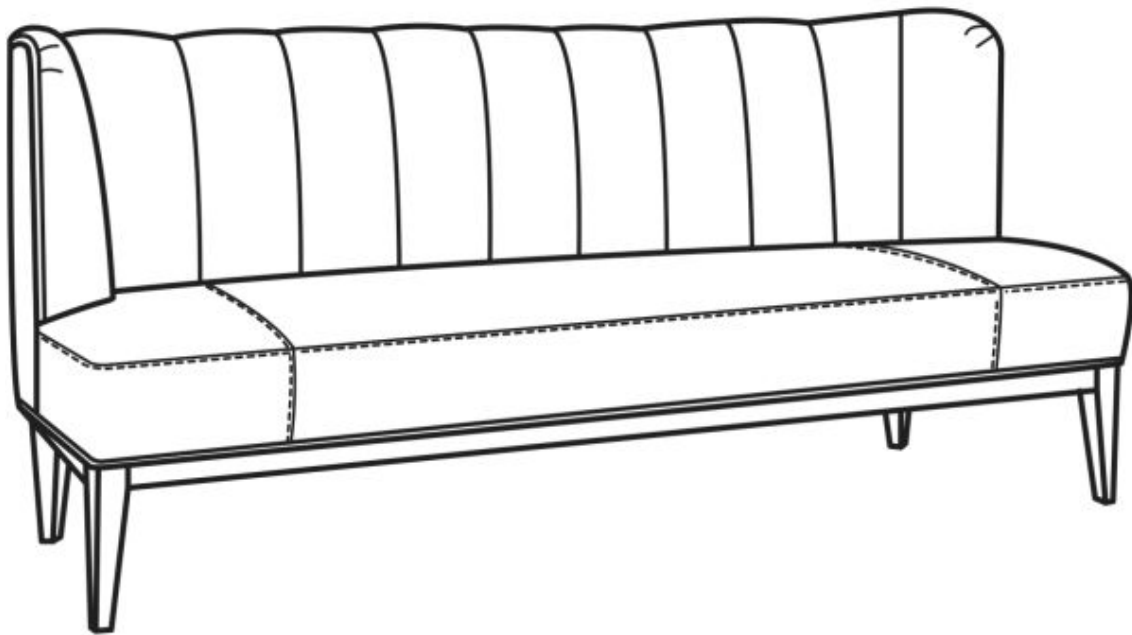

CR LAINÉ[®]

STYLE • COMFORT • COLOR

Oslo / L1880-54

Outside: 81"W x 28"D x 37"H

Inside: 70"W x 21"D

Seat: 19"H