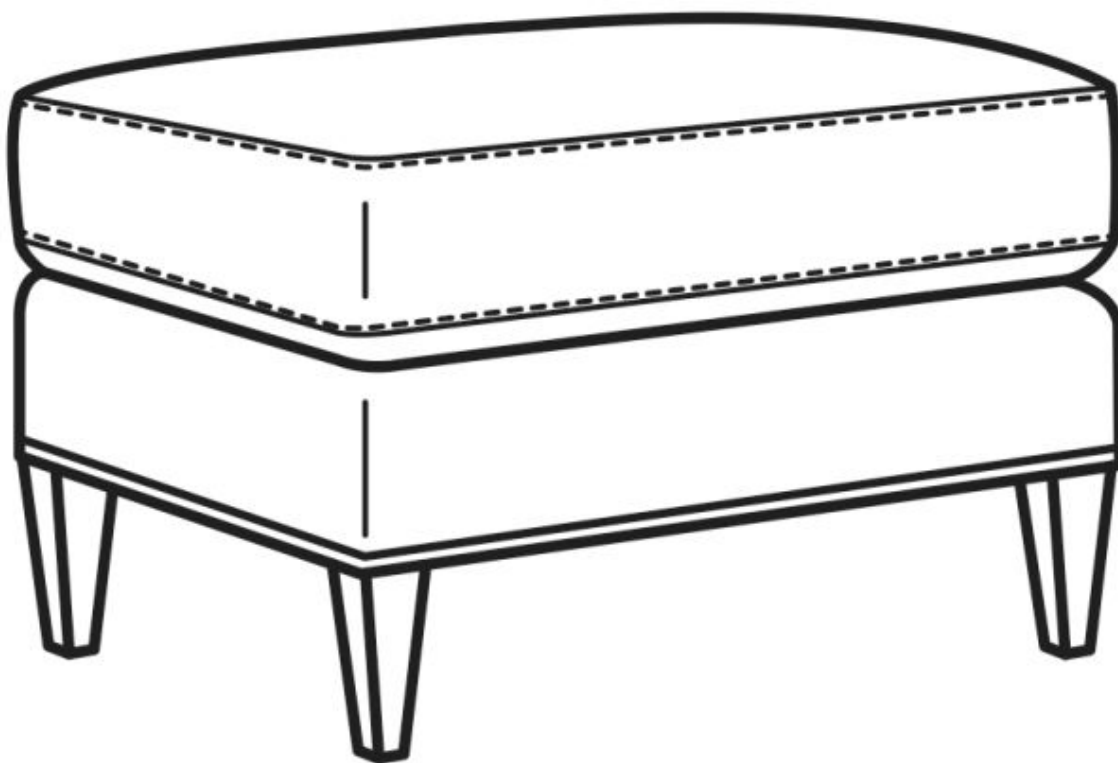

CR LAINÉ[®]

STYLE • COMFORT • COLOR

Tyler / 5201-07
Outside: 27"W x 21"D x 18.5"H