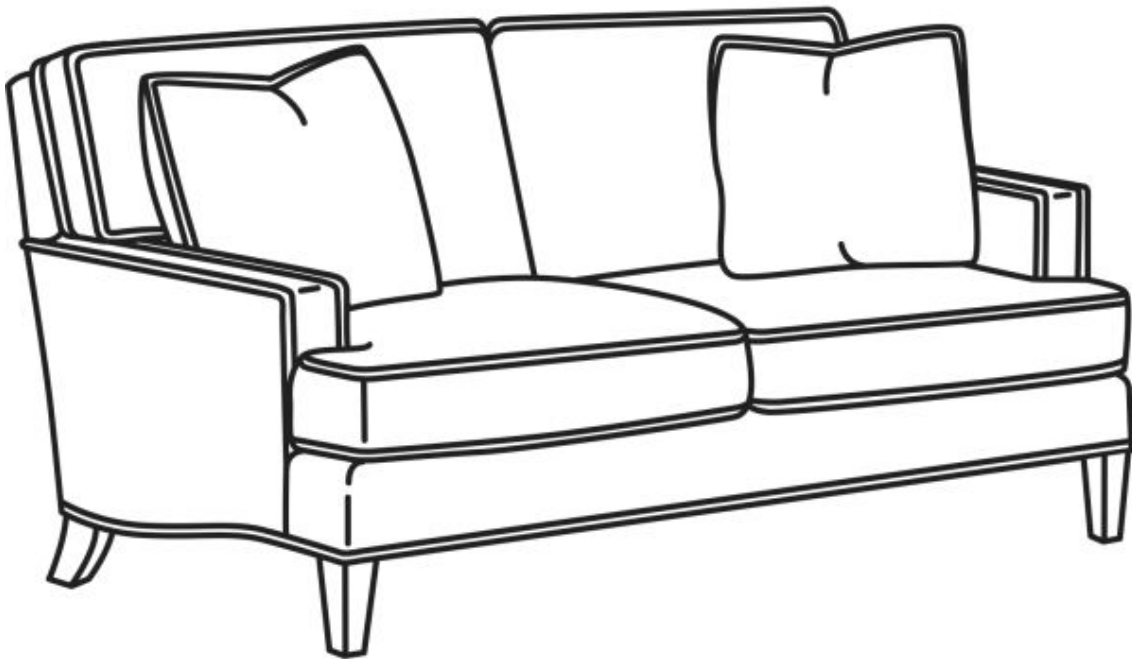

CR LAINÉ[®]

STYLE • COMFORT • COLOR

CD8800 Series / CD8804T

Outside: 60"W x 39"D x 37"H

Inside: 49"W x 22"D

Seat: 20.5"H

Arm: 24.5"H

Back Rail Height: 33"H