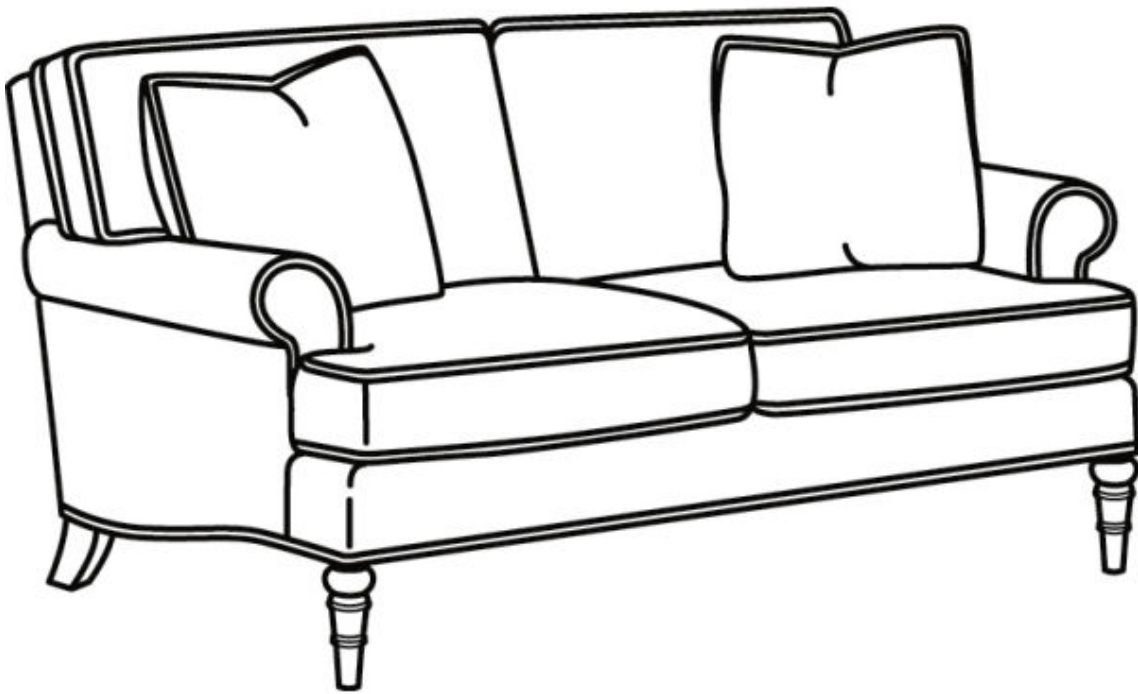

# CR LAINÉ<sup>®</sup>

STYLE • COMFORT • COLOR

**CD8800 Series / CD8804S**

Outside: 63.5"W x 39"D x 37"H

Inside: 49"W x 22"D

Seat: 20.5"H

Arm: 24.5"H

Back Rail Height: 33"H