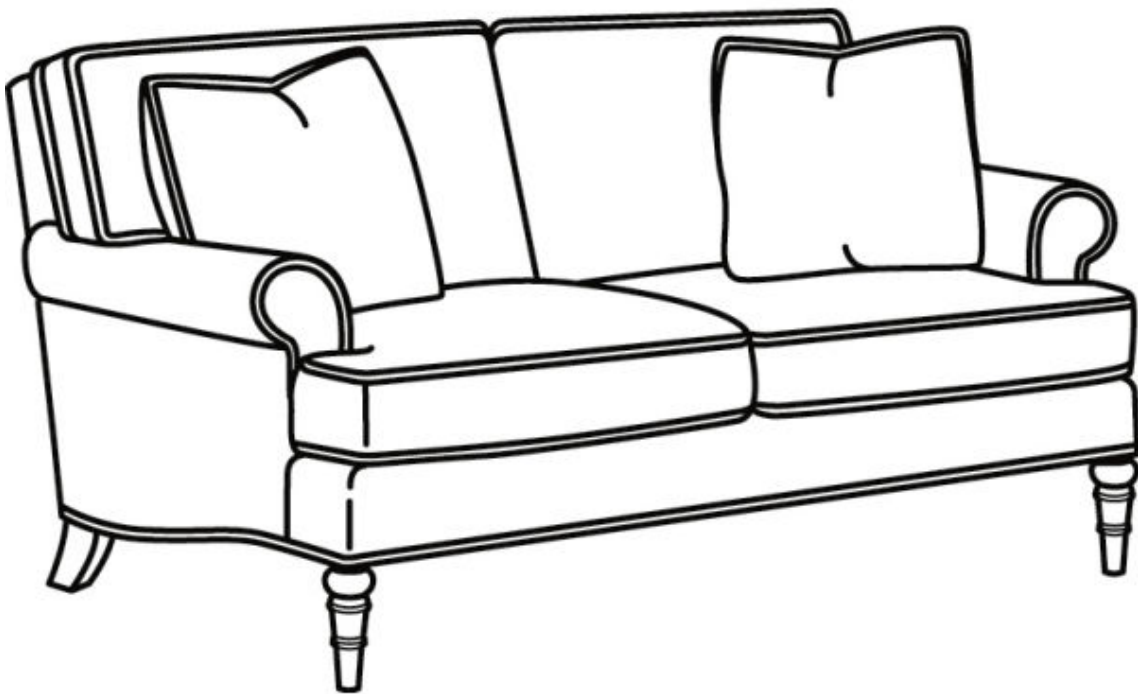

# CR LAINÉ<sup>®</sup>

STYLE • COMFORT • COLOR

**CD88 Series / CD8804S**

Outside: 63.5"W x 39"D x 37"H

Inside: 49"W x 22"D

Seat: 20.5"H

Arm: 24.5"H

Back Rail Height: 33"H