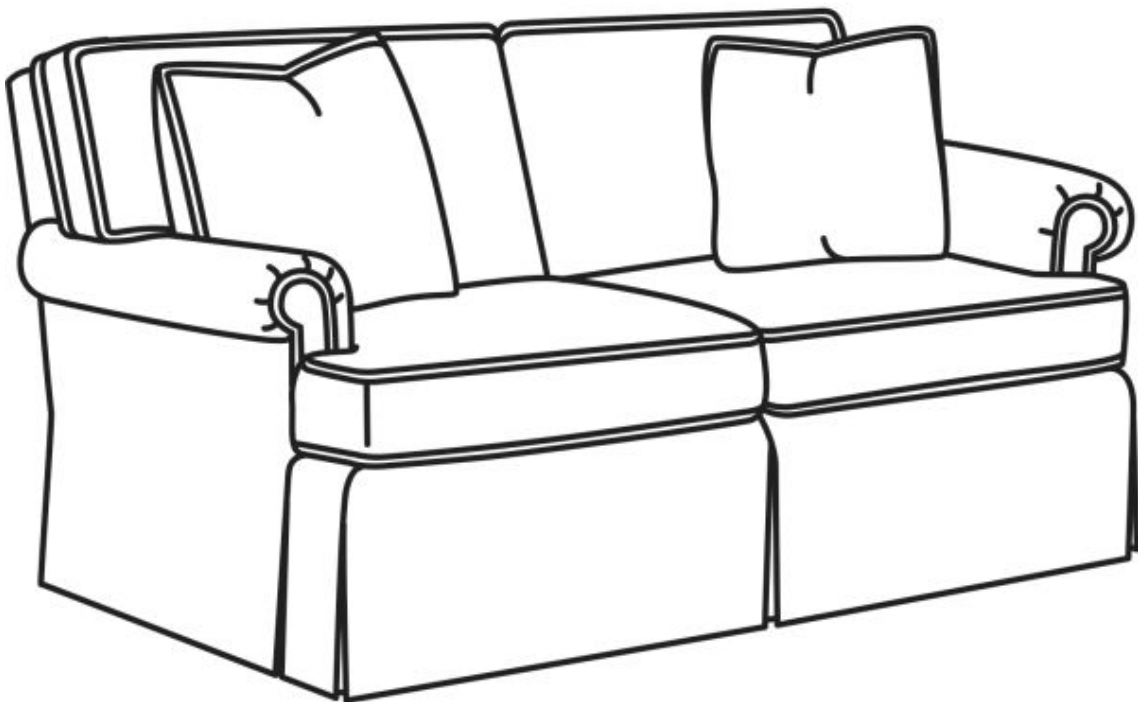

CR LAINÉ[®]

STYLE • COMFORT • COLOR

CD88 Series / CD8804R

Outside: 63.5"W x 39"D x 37"H

Inside: 49"W x 22"D

Seat: 20.5"H

Arm: 24.5"H

Back Rail Height: 33"H