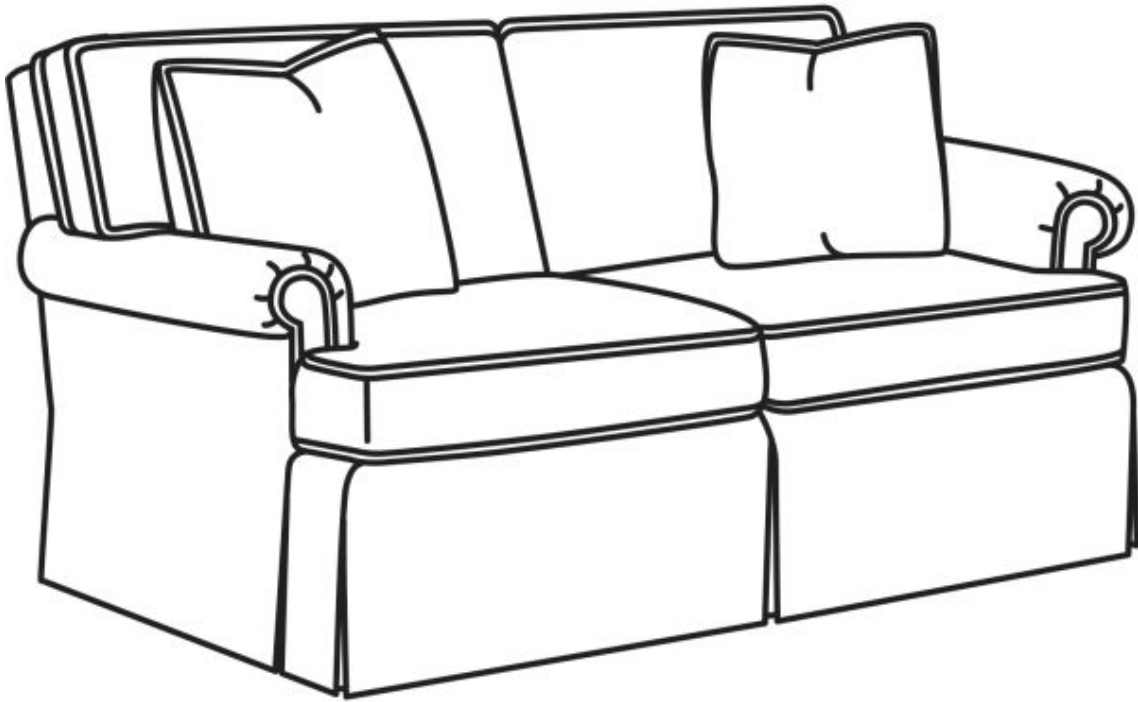

# CR LAINÉ<sup>®</sup>

STYLE • COMFORT • COLOR

**CD8800 Series / CD8804R**

Outside: 63.5"W x 39"D x 37"H

Inside: 49"W x 22"D

Seat: 20.5"H

Arm: 24.5"H

Back Rail Height: 33"H