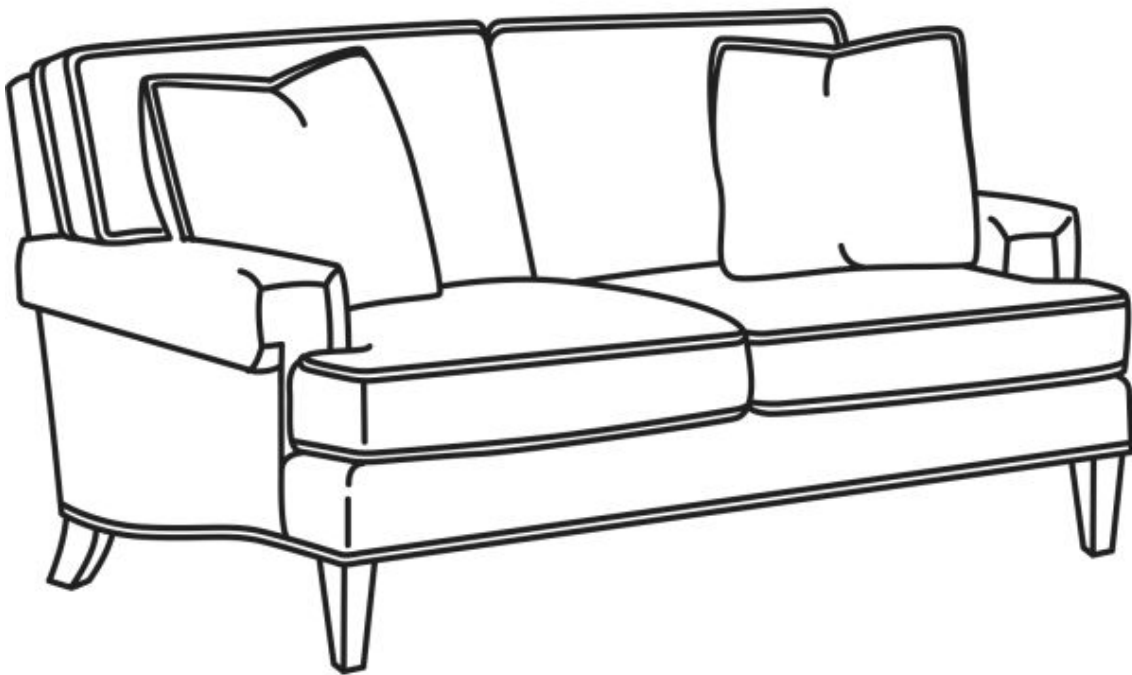

CR LAINÉ[®]

STYLE • COMFORT • COLOR

CD88 Series / CD8804K

Outside: 63.5"W x 39"D x 37"H

Inside: 49"W x 22"D

Seat: 20.5"H

Arm: 24.5"H

Back Rail Height: 33"H