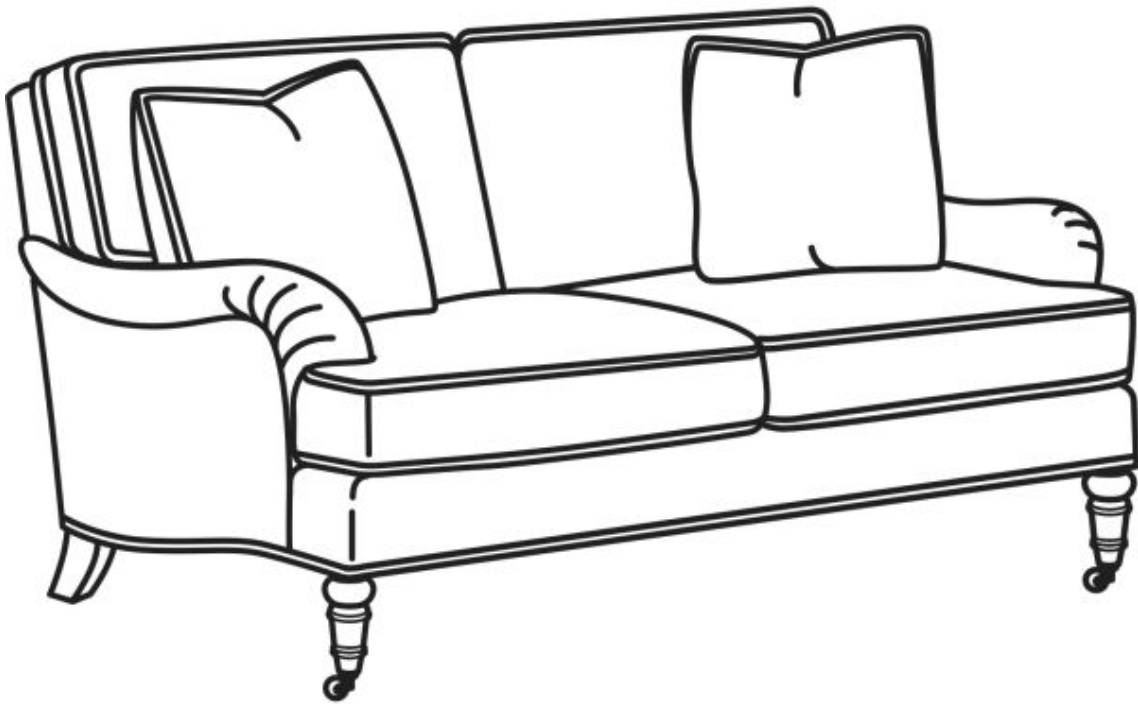

CR LAINÉ[®]

STYLE • COMFORT • COLOR

CD8800 Series / CD8804E

Outside: 61.5"W x 39"D x 37"H

Inside: 49"W x 22"D

Seat: 20.5"H

Arm: 24.5"H

Back Rail Height: 33"H