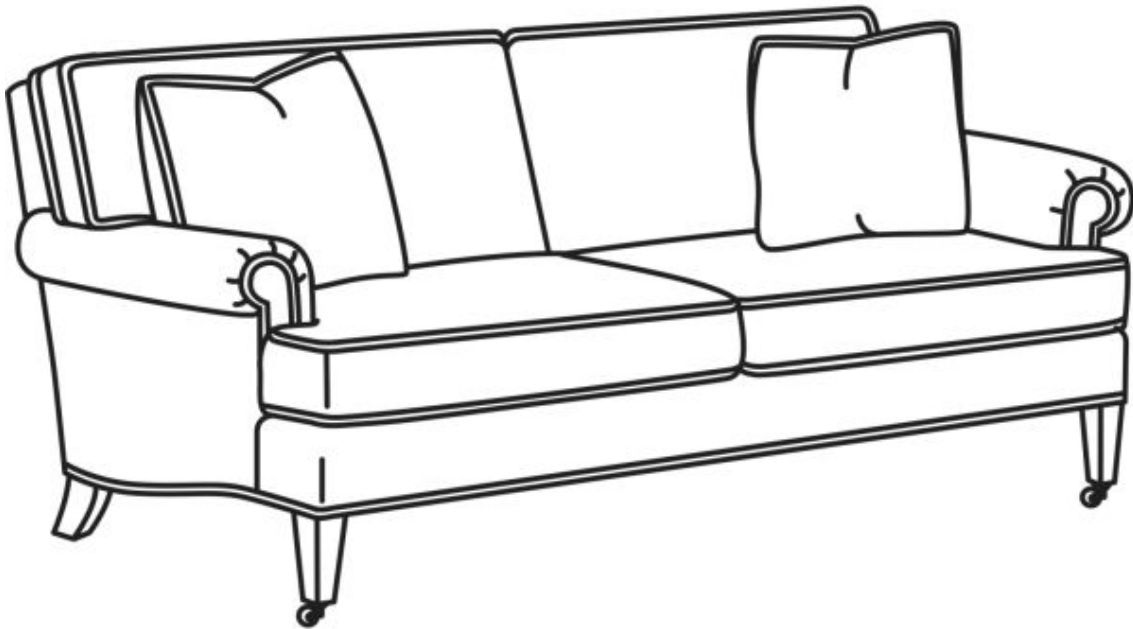

# CR LAINÉ<sup>®</sup>

STYLE • COMFORT • COLOR

**CD88 Series / CD8802R**

Outside: 75.5"W x 39"D x 37"H

Inside: 62"W x 22"D

Seat: 20.5"H

Arm: 24.5"H

Back Rail Height: 33"H