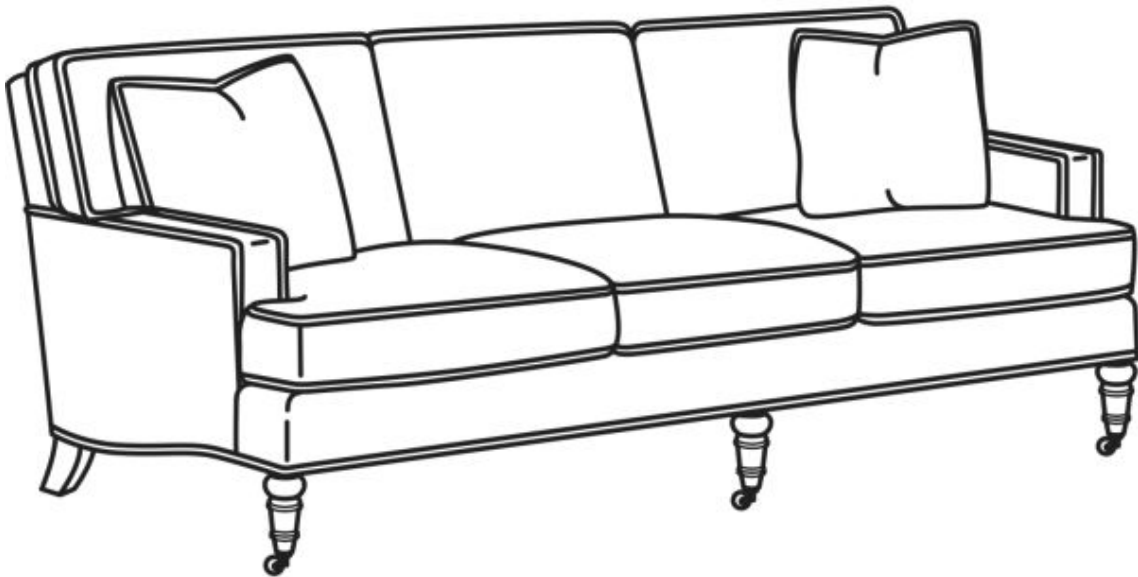

CR LAINÉ[®]

STYLE • COMFORT • COLOR

CD88 Series / CD8801T

Outside: 84.5"W x 39"D x 37"H

Inside: 74"W x 22"D

Seat: 20.5"H

Arm: 24.5"H

Back Rail Height: 33"H