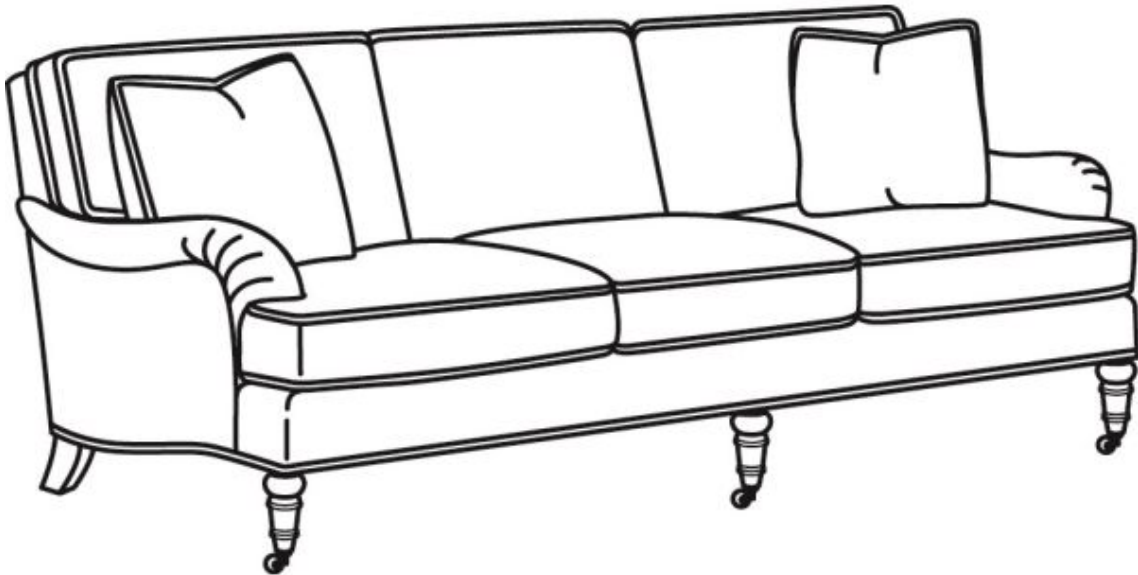

CR LAINÉ[®]

STYLE • COMFORT • COLOR

CD88 Series / CD8801E

Outside: 86"W x 39"D x 37"H

Inside: 74"W x 22"D

Seat: 20.5"H

Arm: 24.5"H

Back Rail Height: 33"H