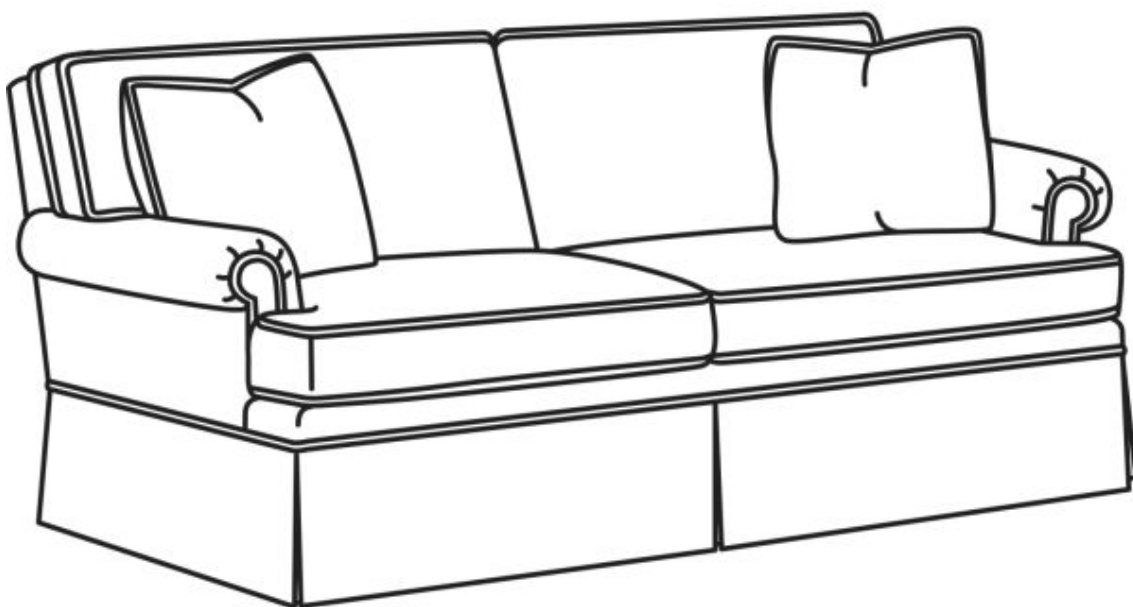

CR LAINÉ[®]

STYLE • COMFORT • COLOR

CD8800 Series / CD8800R-2

Outside: 81"W x 39"D x 37"H

Inside: 67.5"W x 22"D

Seat: 20.5"H

Arm: 24.5"H

Back Rail Height: 33"H