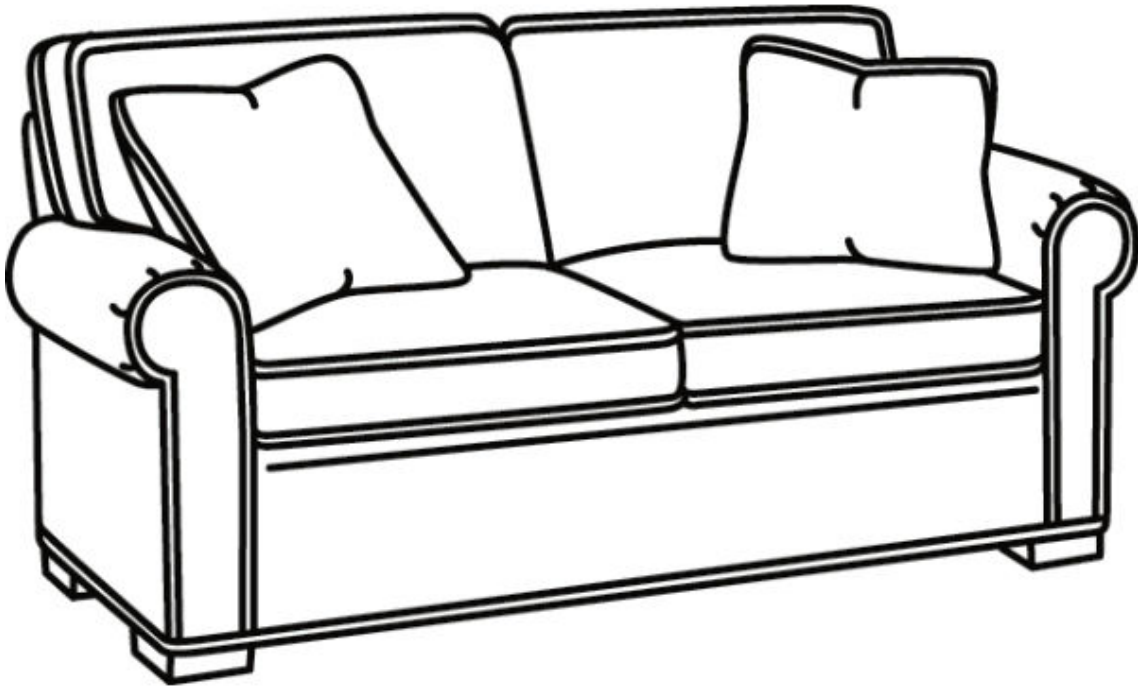

CR LAINÉ[®]

STYLE • COMFORT • COLOR

CD87 Series / CD8724S

Outside: 65"W x 41"D x 38"H

Inside: 47"W x 24.5"D

Seat: 21.5"H

Arm: 25.5"H

Back Rail Height: 30.5"H