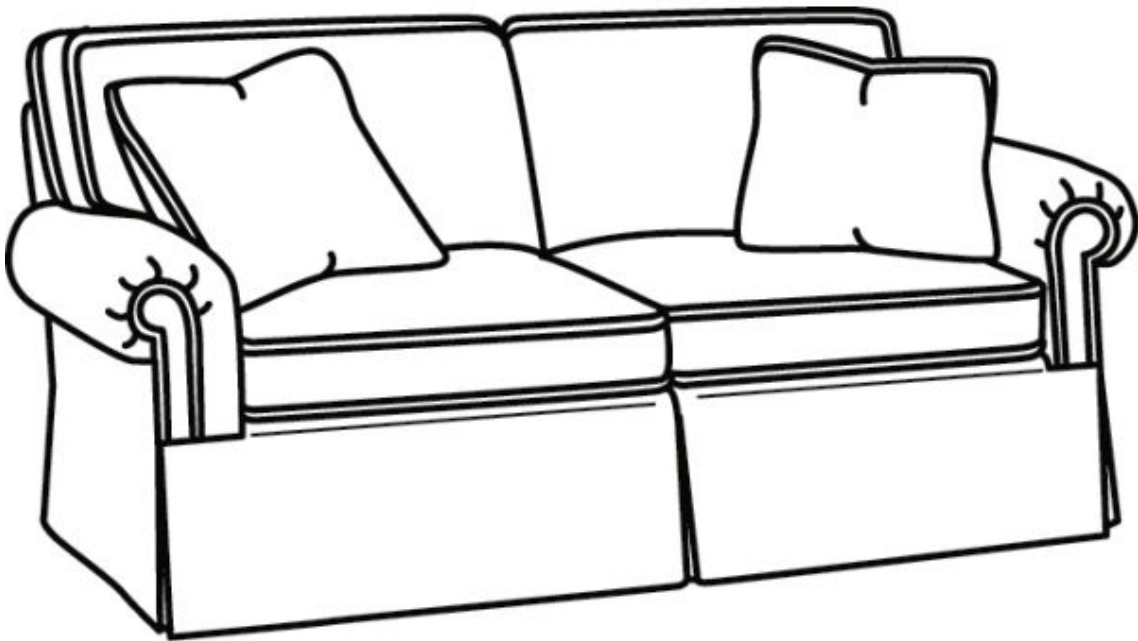

CR LAINÉ[®]

STYLE • COMFORT • COLOR

CD8700 Series / CD8724R

Outside: 65"W x 41"D x 38"H

Inside: 47"W x 24.5"D

Seat: 21.5"H

Arm: 25.5"H

Back Rail Height: 30.5"H