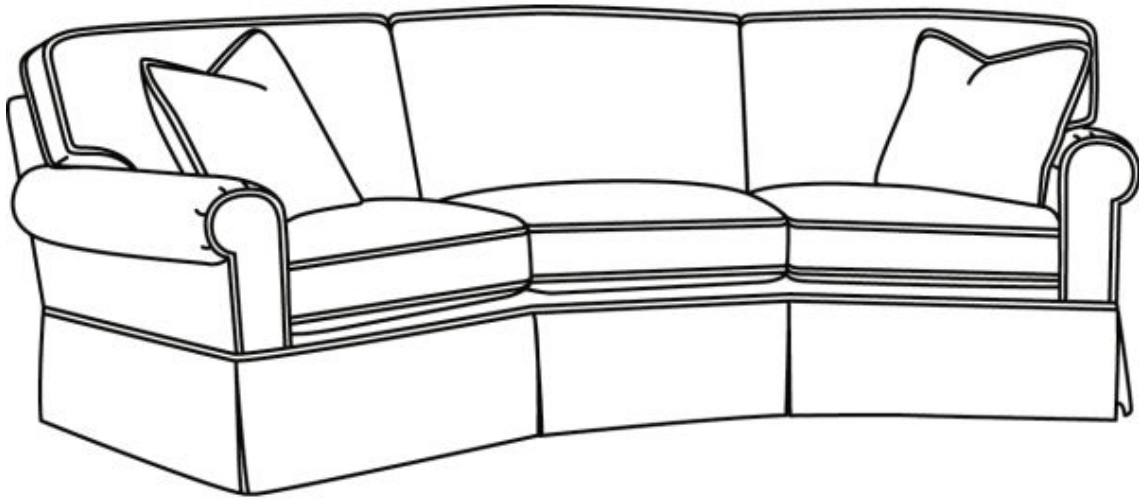

CR LAINÉ[®]

STYLE • COMFORT • COLOR

CD87 Series / CD8723S

Outside: 118"W x 56"D x 38"H

Seat: 21.5"H

Arm: 25.5"H

Back Rail Height: 30.5"H