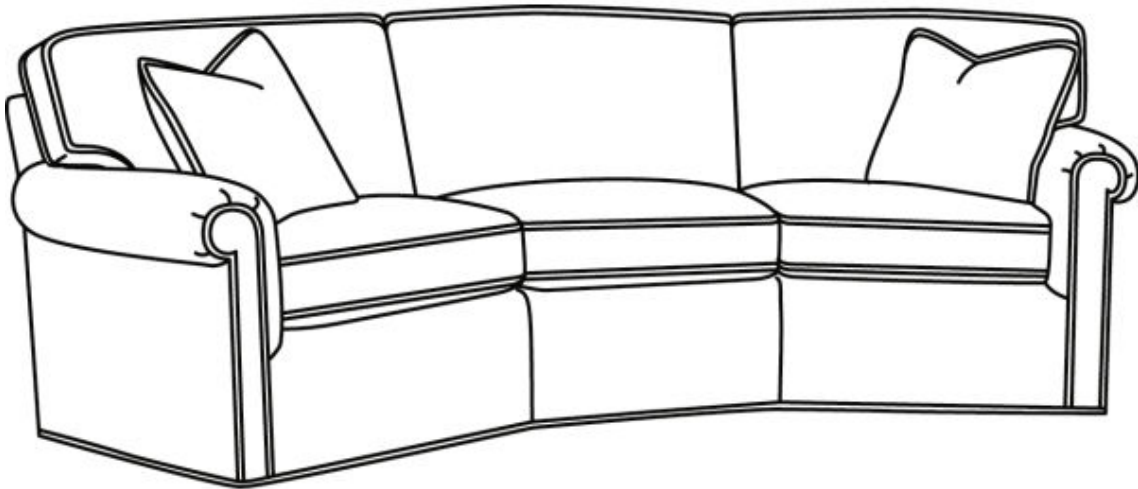

CR LAINÉ[®]

STYLE • COMFORT • COLOR

CD87 Series / CD8723R

Outside: 118"W x 56"D x 38"H

Seat: 21.5"H

Arm: 25.5"H

Back Rail Height: 30.5"H