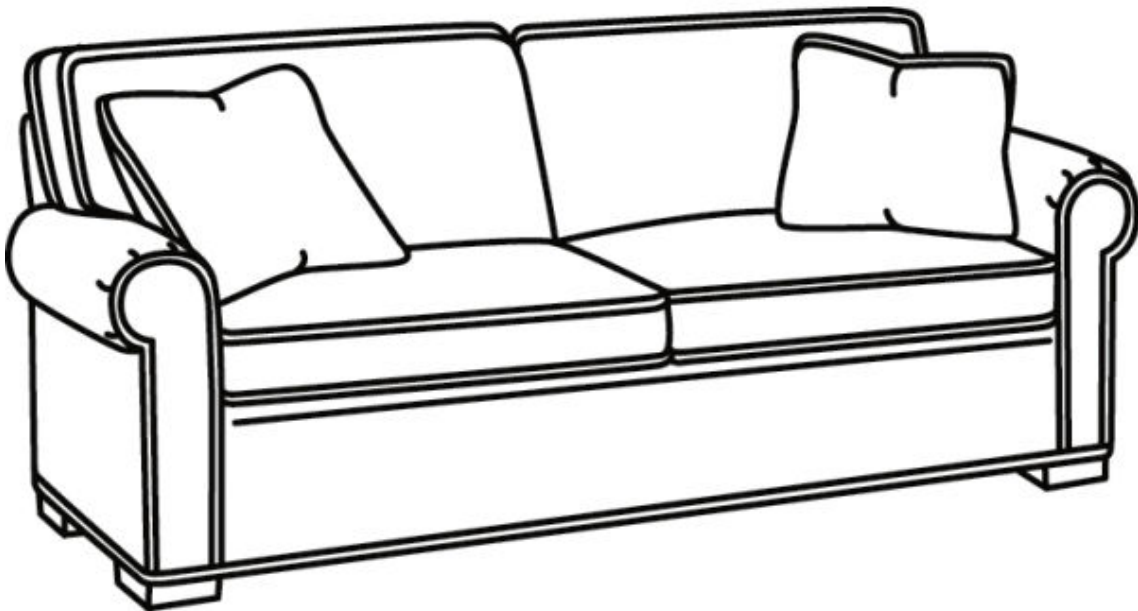

# CR LAINÉ<sup>®</sup>

STYLE • COMFORT • COLOR

**CD8700 Series / CD8720S-2**

Outside: 88"W x 41"D x 38"H

Inside: 70"W x 24.5"D

Seat: 21.5"H

Arm: 25.5"H

Back Rail Height: 30.5"H