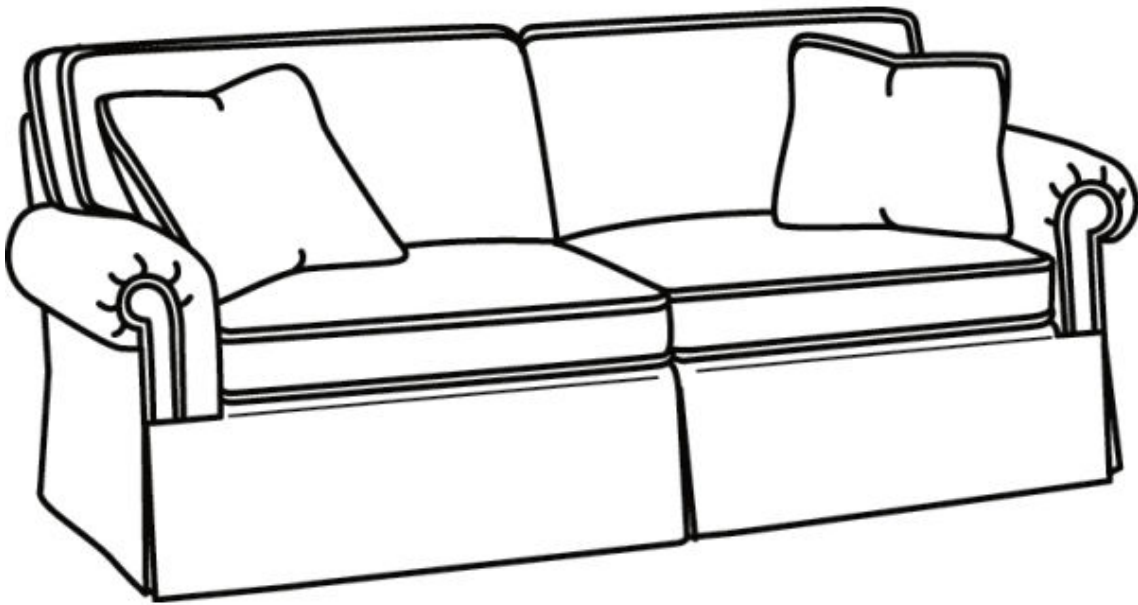

CR LAINÉ[®]

STYLE • COMFORT • COLOR

CD87 Series / CD8720R-2

Outside: 88"W x 41"D x 38"H

Inside: 70"W x 24.5"D

Seat: 21.5"H

Arm: 25.5"H

Back Rail Height: 30.5"H