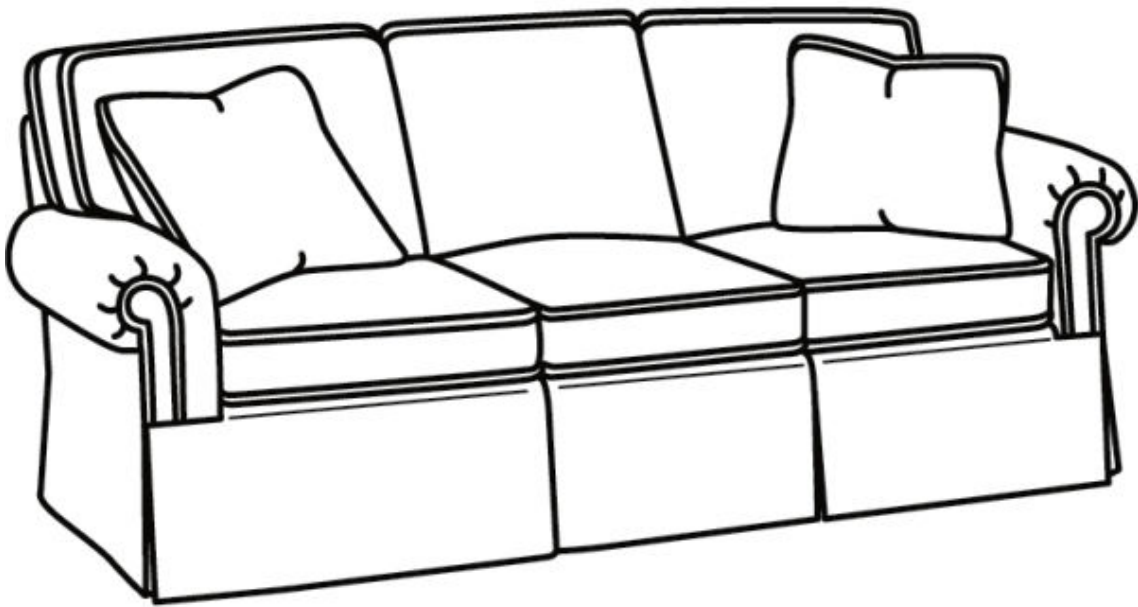

CR LAINÉ[®]

STYLE • COMFORT • COLOR

CD87 Series / CD8720R

Outside: 88"W x 41"D x 38"H

Inside: 70"W x 24.5"D

Seat: 21.5"H

Arm: 25.5"H

Back Rail Height: 30.5"H