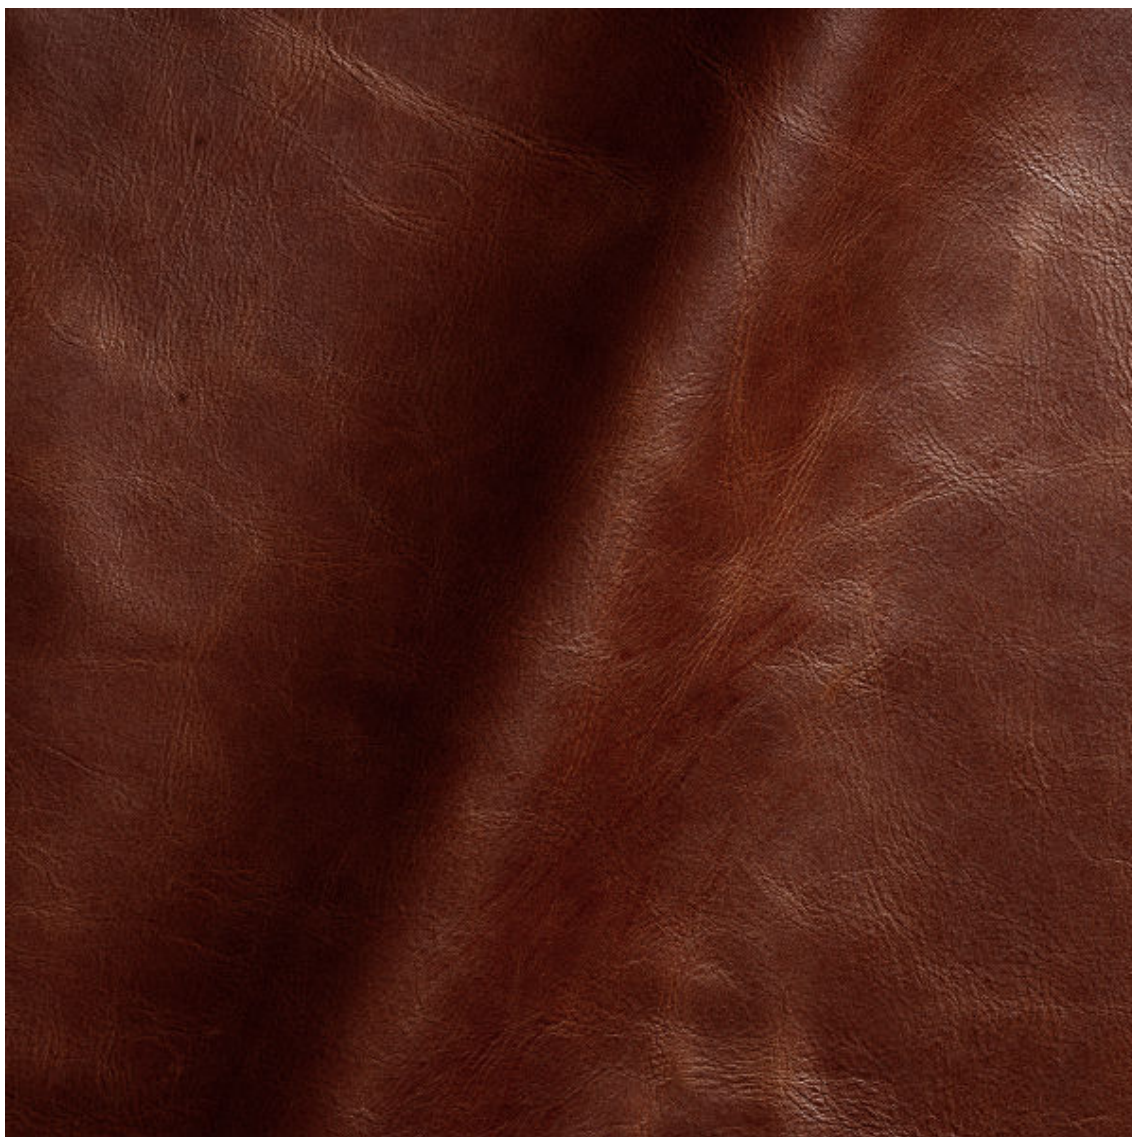

CR LAINÉ[®]

STYLE • COMFORT • COLOR

Steeplechase Saddle

Fabric Contents: 100.0% LEATHER

Railroaded: No

Fabric Grade: 8