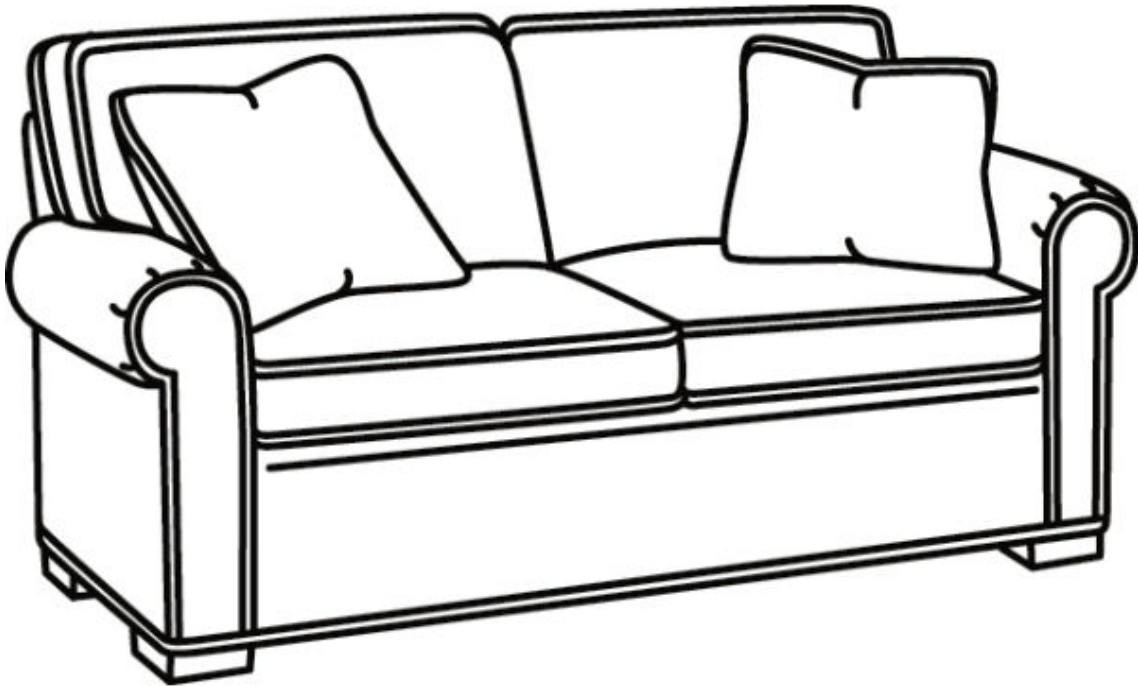

CR LAINÉ[®]

STYLE • COMFORT • COLOR

CD87 Series / CD8704S

Outside: 65"W x 38"D x 38"H

Inside: 47"W x 22"D

Seat: 21.5"H

Arm: 25.5"H

Back Rail Height: 30.5"H